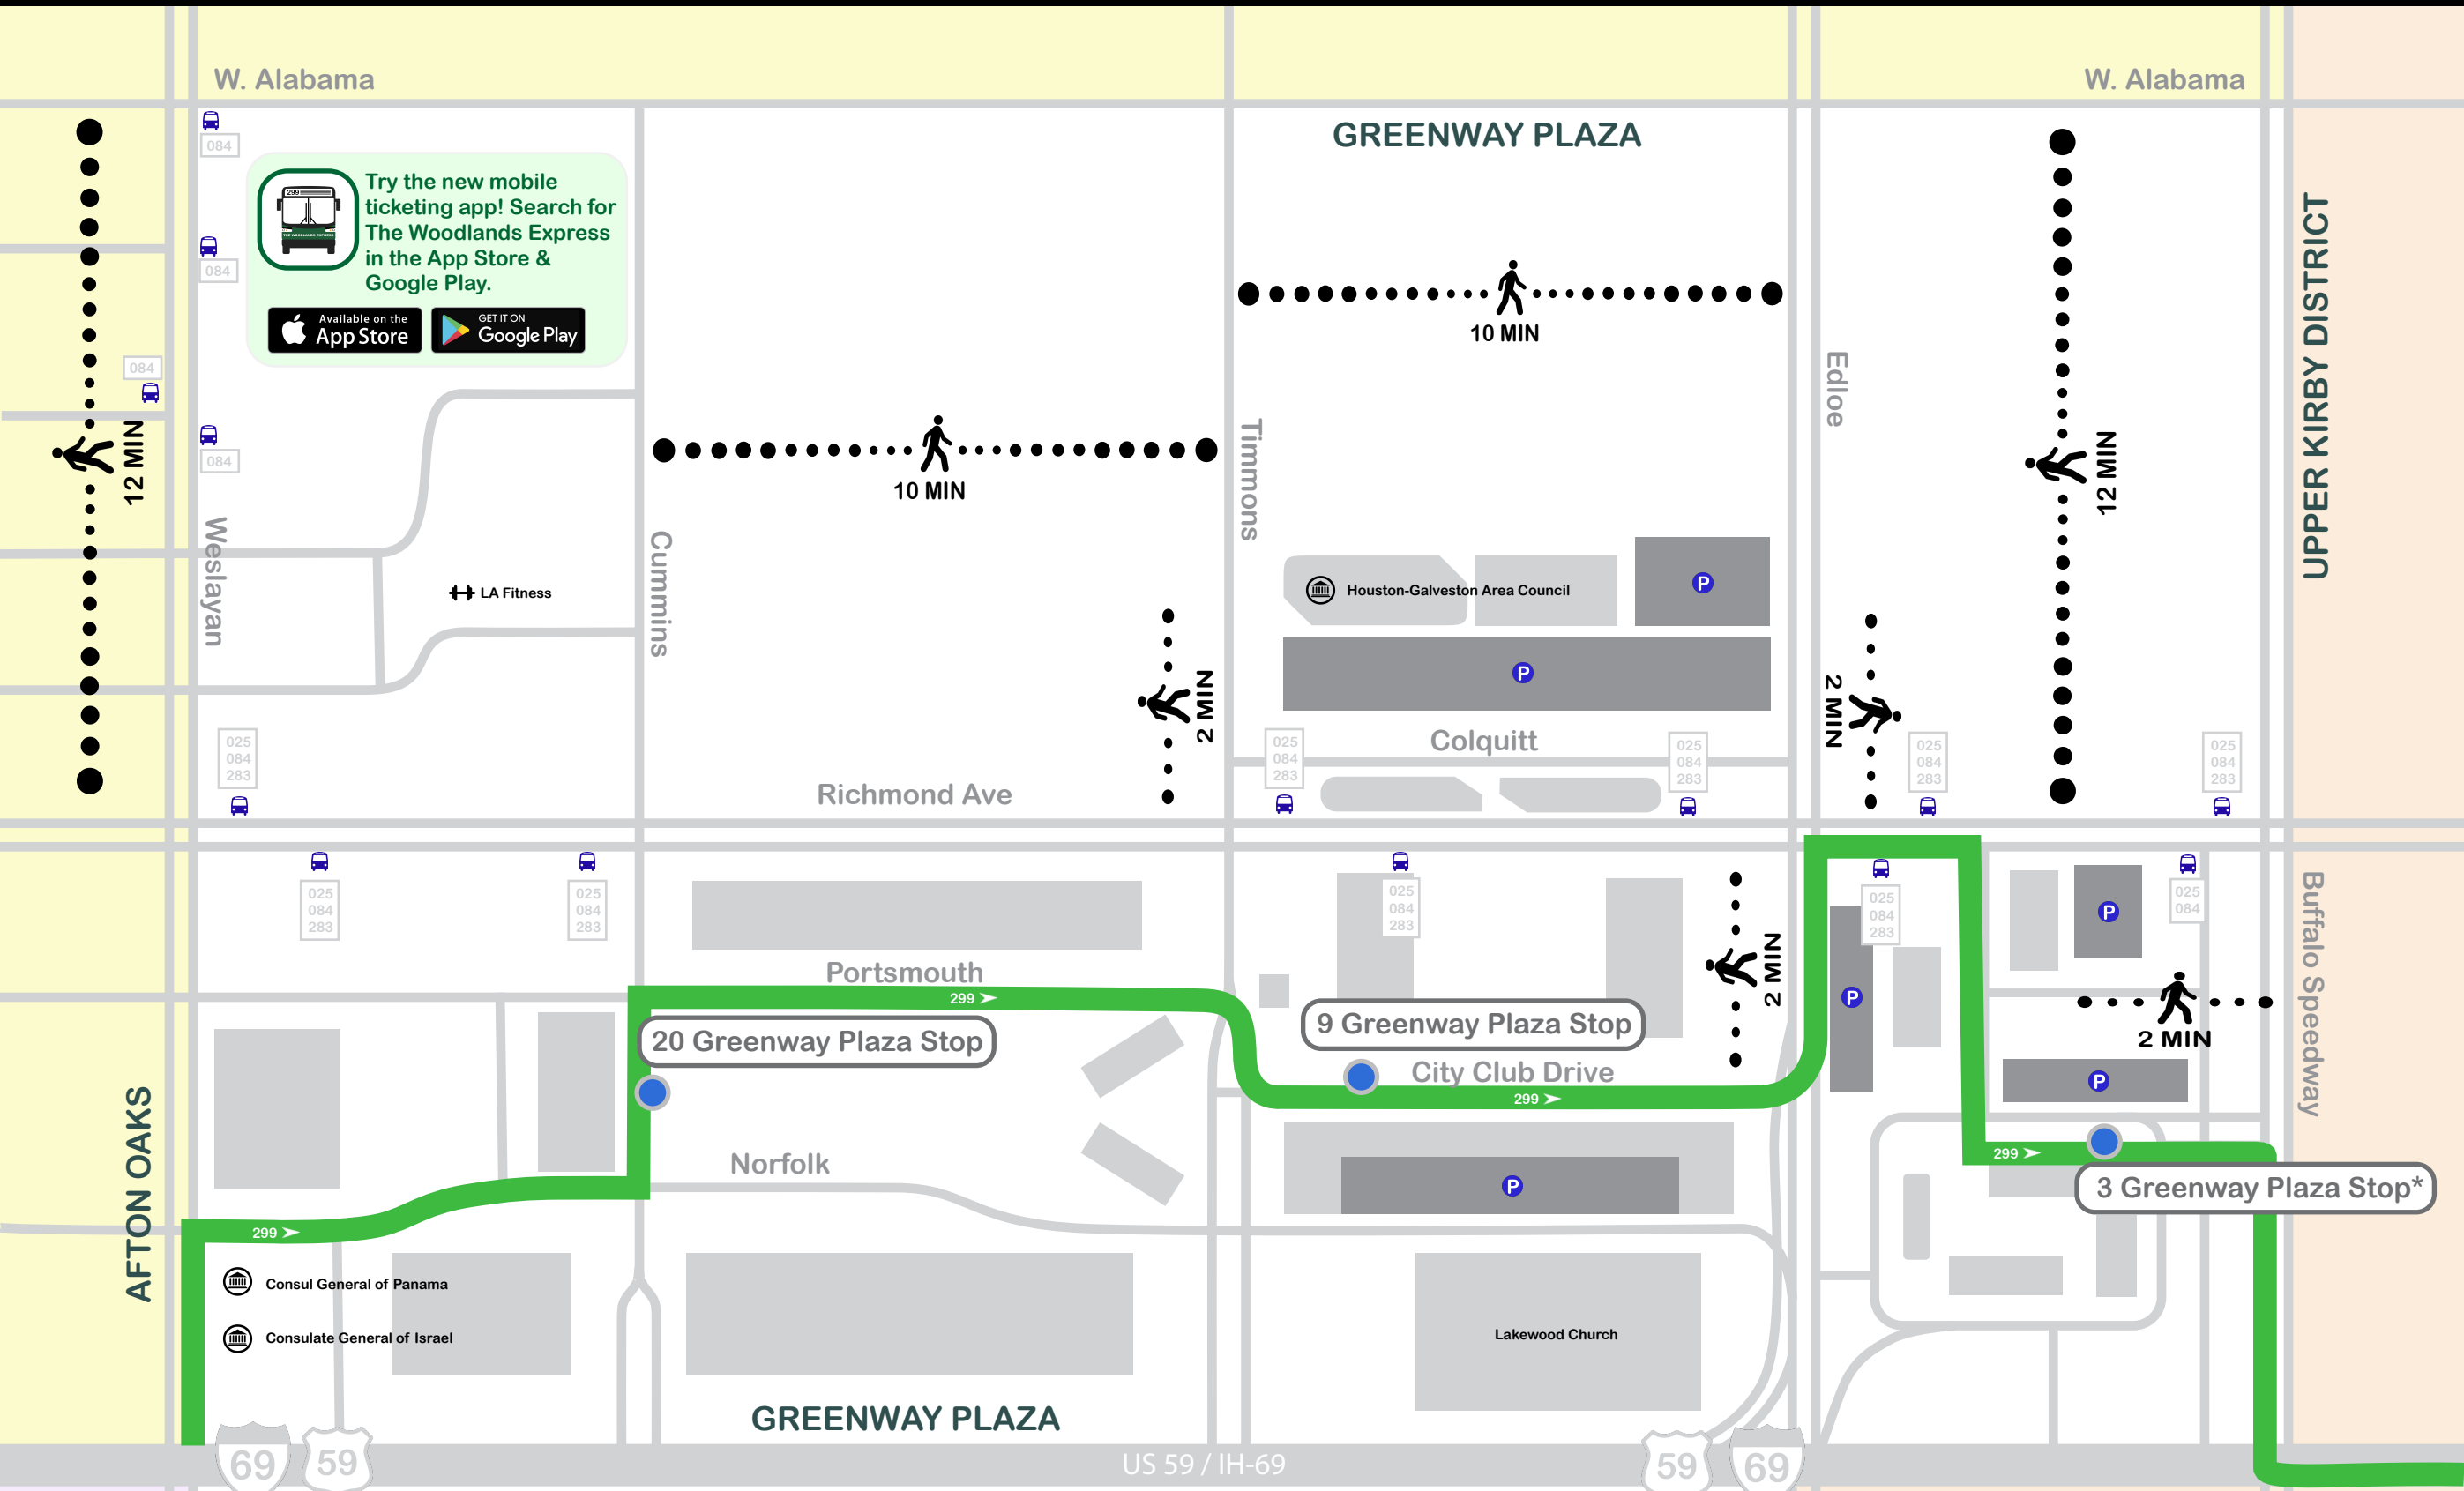

The Woodlands Express - Greenway Plaza Route

Try the new mobile ticketing app! Search for The Woodlands Express in the App Store & Google Play.

Available on the App Store | GET IT ON Google Play

MAP LEGEND

- 299 The Woodlands Express (Route 299)
- The Woodlands Express Stop Location
- METRO Bus Stop
- METRO Bus Routes
- Parking
- Public Administration / Government
- US Highway
- Interstate Highway
- Estimated Walk Time

STOP LOCATIONS

- 20 Greenway Plaza
- 9 Greenway Plaza
- 3 Greenway Plaza*
*Located on Lower Lobby Level

www.woodlandstransit.com

UPPER KIRBY DISTRICT

Other Transit Providers

METRO
www.ridemetro.org

Fl. Bend Transit
www.fortbendcountytx.gov