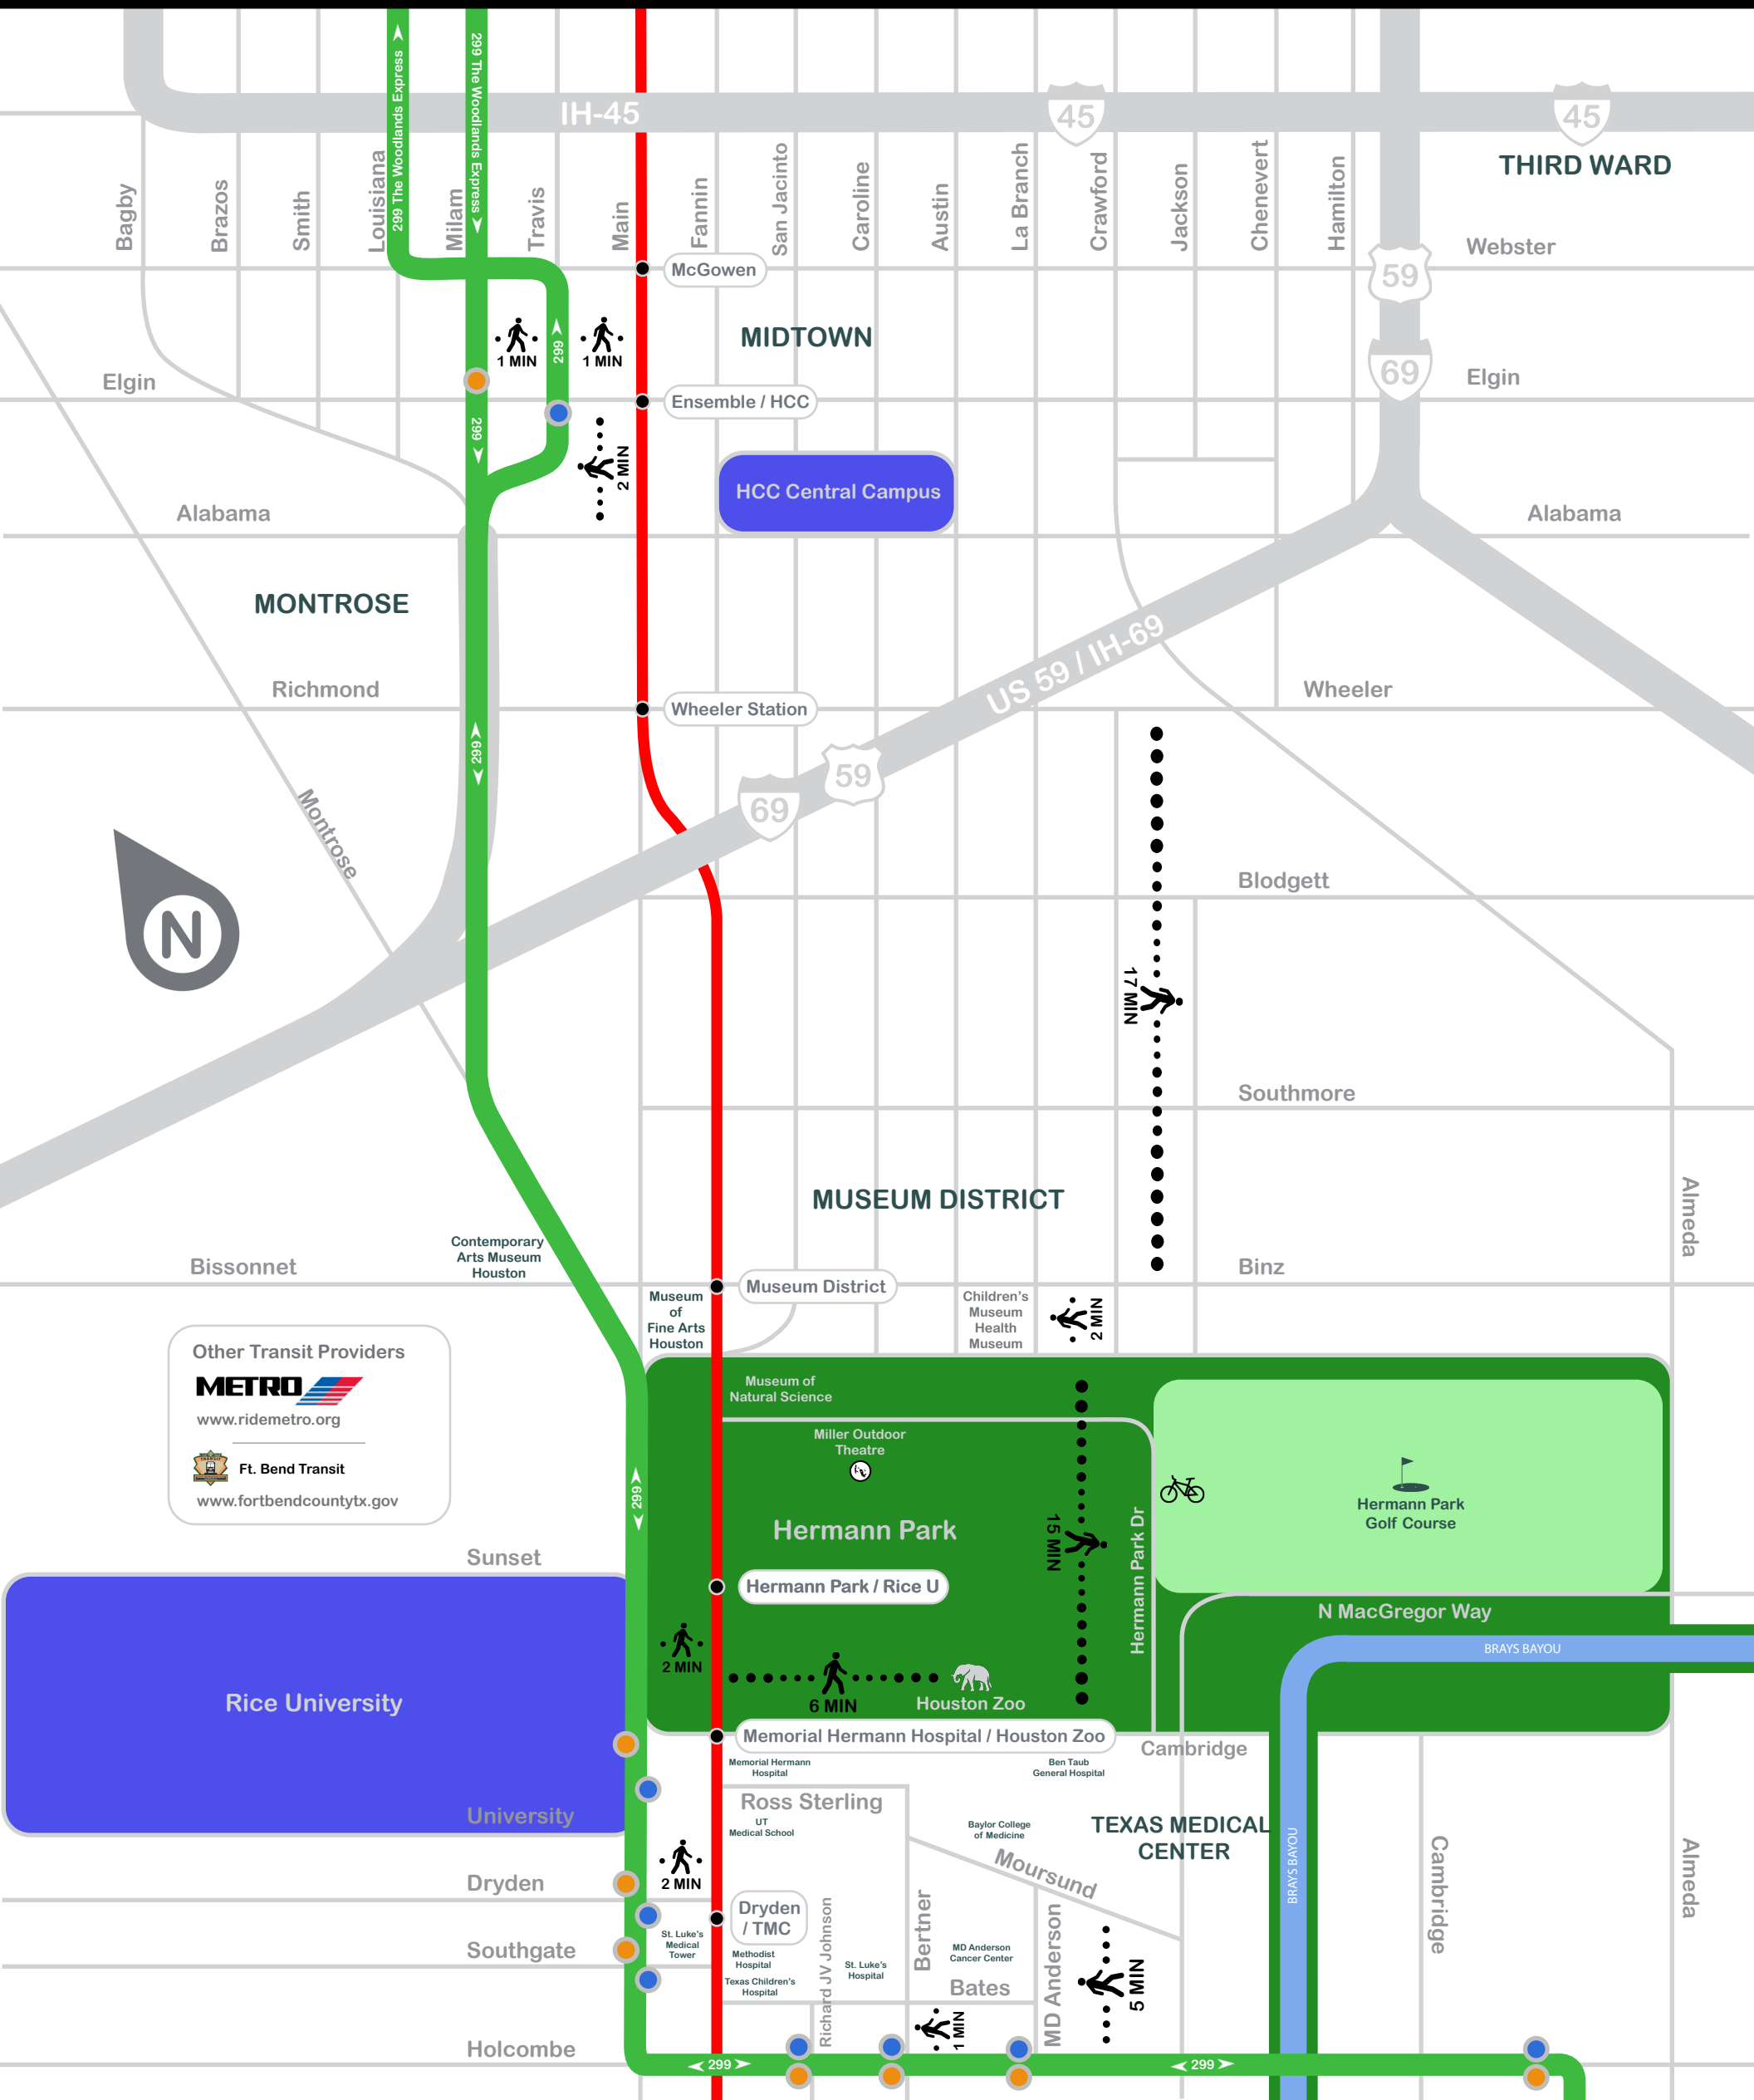

# The Woodlands Express - TMC Route

www.woodlandstransit.com

Passenger Service Number  
832-851-3362

**Other Transit Providers**

**METRO**  
www.ridemetro.org

**Ft. Bend Transit**  
www.fortbendcountytx.gov

## MAP LEGEND

- 299 The Woodlands Express Route (Route 299)
- METRORail Red Line (Route 700)
- Estimated Walk Time
- Zoo
- Interstate Highway
- Golf
- US Highway
- Houston BCycle Bike Rental
- Park / Green Space
- Performing Arts

- AM Operations**
- Milam @ Elgin (Midtown)
  - Main @ Cambridge
  - Main @ Dryden
  - Main @ Southgate
  - Holcombe @ Richard JV Johnson
  - Holcombe @ Bertner
  - Holcombe @ MD Anderson
  - Holcombe @ Ringness
  - Ringness @ Cafe Terrace
  - Sheehan @ Debakey VA Hospital
  - East Rd @ Cambridge St

- PM Operations**
- East Rd @ Cambridge St
  - Sheehan @ Debakey VA Hospital
  - Ringness @ Cafe Terrace
  - Holcombe @ Ringness
  - Holcombe @ MD Anderson
  - Holcombe @ Bertner
  - Holcombe @ Richard JV Johnson
  - Main @ Southgate
  - Main @ Dryden
  - Main @ Memorial Hermann Medical Plaza
  - Travis @ Elgin (Midtown)