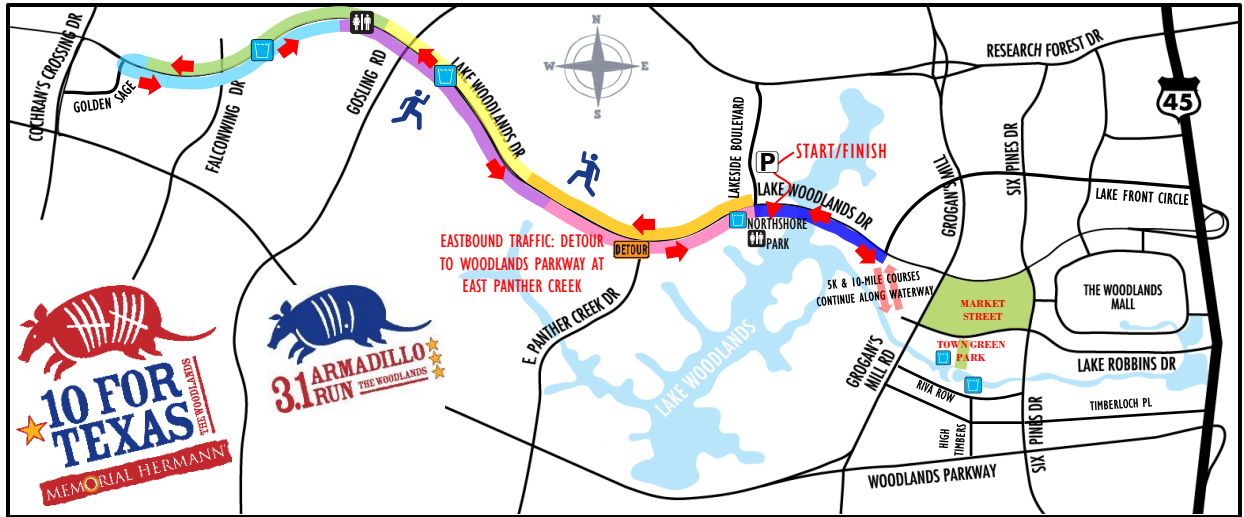

LANE CLOSURE INFORMATION

14th Annual Memorial Hermann 10 for Texas

Avoid Delays, Use Alternate Routes

Saturday, October 12, 2019 ★ Northshore Park

Featuring a certified 10-mile course, 3rd Annual **3.1 Armadillo Run** 5K and the 12th Annual **One 4 Texas Kids' Fun Run** with a Texas-sized Post-Race Party now at Northshore Park!

Produced by

ESTIMATED LANE OPENING TIMES

8:15 a.m.	9:15 a.m.
8:30 a.m.	9:30 a.m.
8:45 a.m.	10:30 a.m.
9 a.m.	

The above areas along the race route will be closed to vehicular traffic beginning at 6 a.m. With the exception of Windward Cove residents, please be advised eastbound traffic traveling along Lake Woodlands will be detoured at East Panther Creek to Woodlands Parkway.

**FOR RACE DAY TRAFFIC INFORMATION, CONTACT
THE WOODLANDS TOWNSHIP:
281-210-2099 • races@thewoodlandstowship-tx.gov**