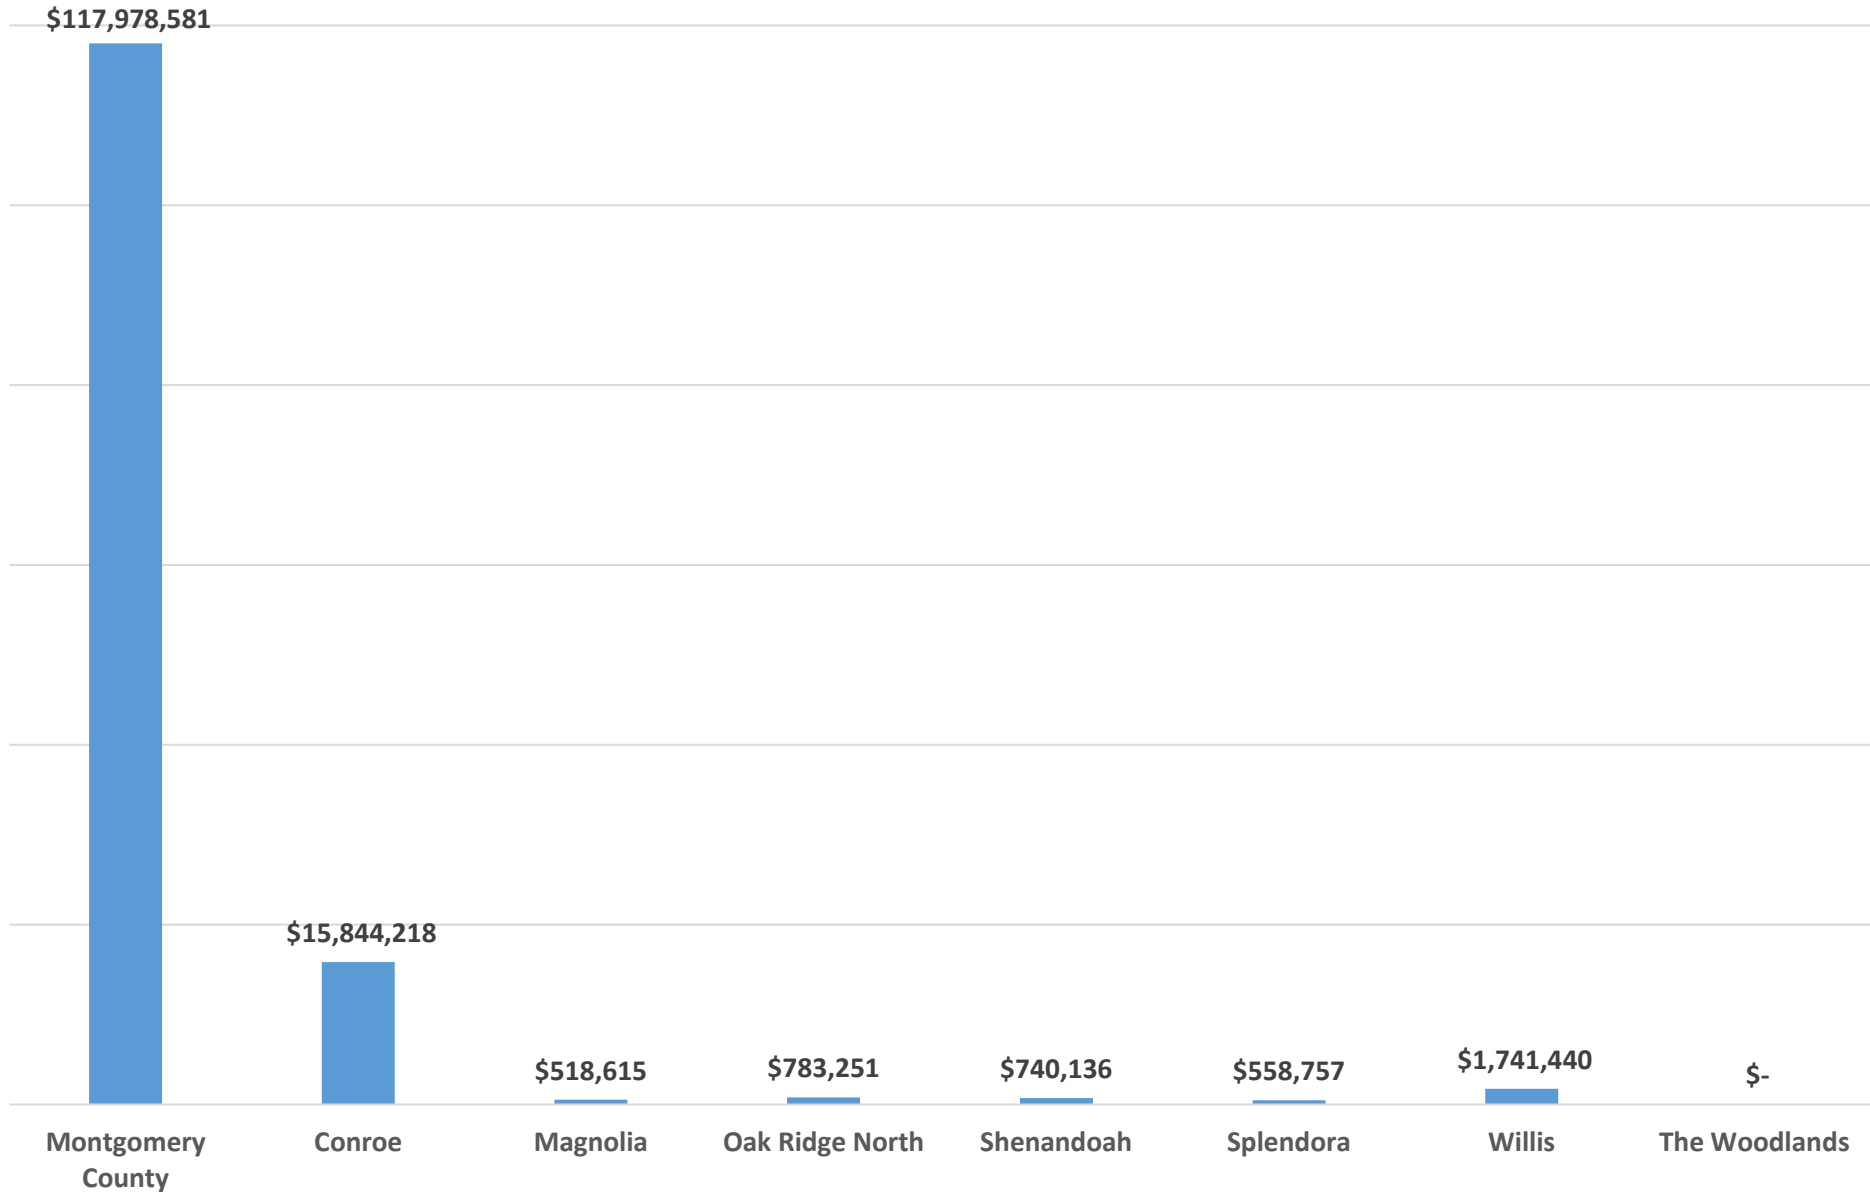

ARPA Federal Stimulus for Montgomery County Communities

ARPA Federal Stimulus for Township & Peer Communities