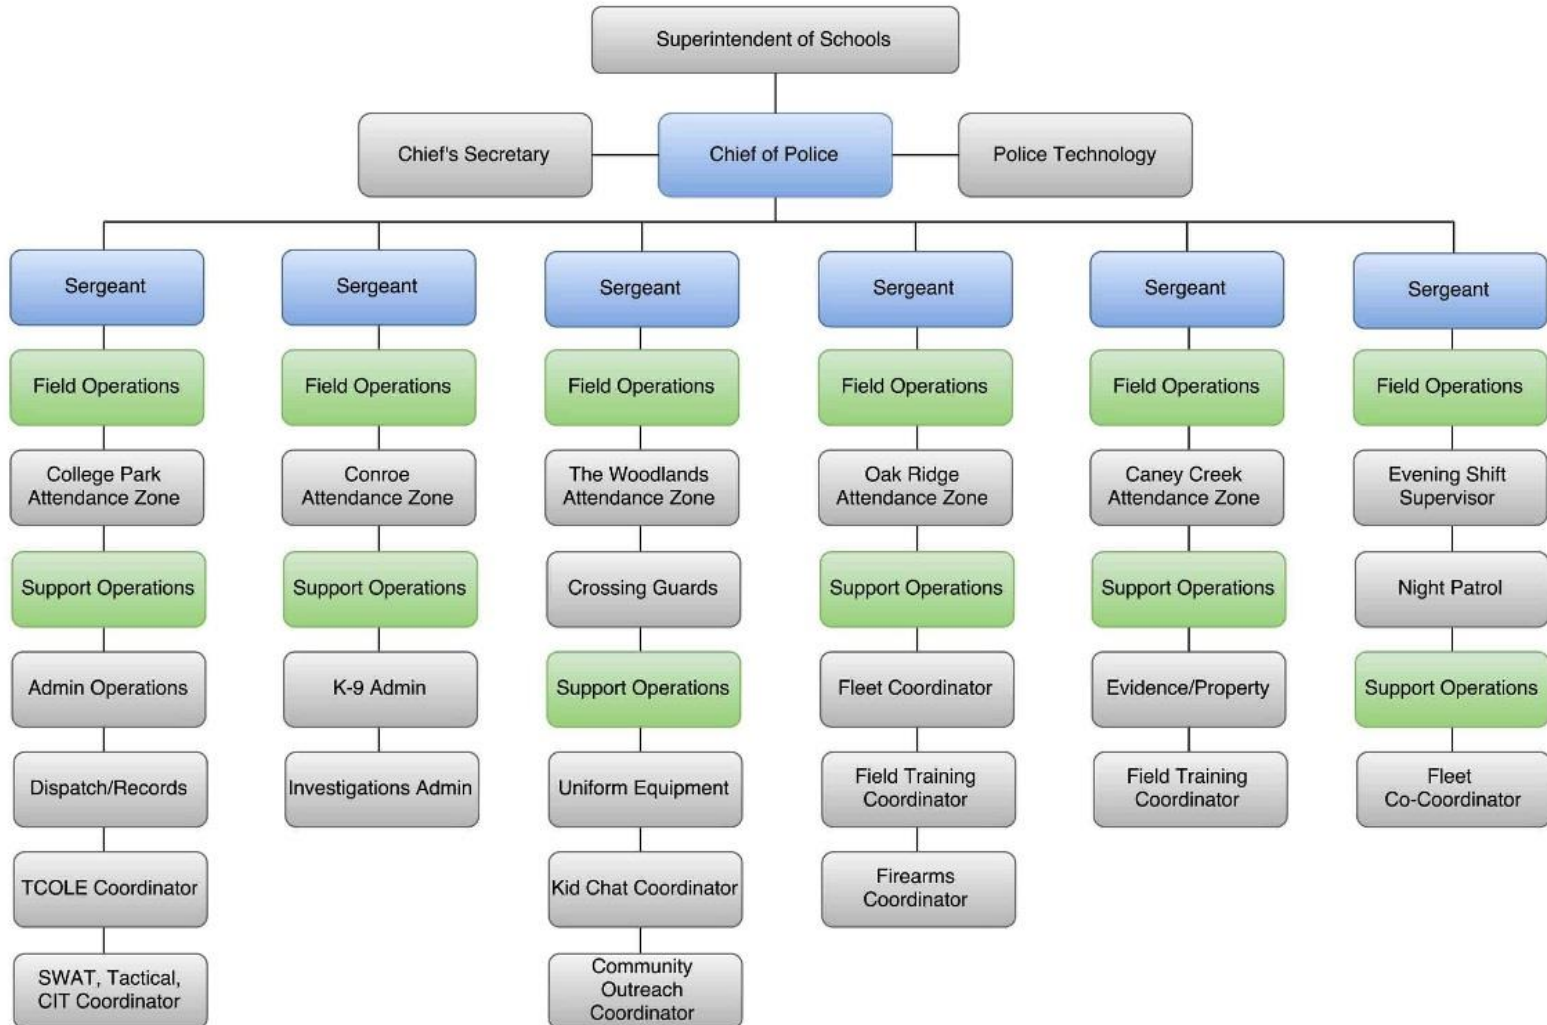

Police in Schools

What Students and Parents Need To Know

Presented by the Conroe I.S.D. Police Department

Conroe I.S.D. Police

- ❑ Established in 1989
 - ❑ 3rd Largest Law Enforcement Agency in Montgomery County
 - ❑ 60 Full-time Officers, 3 part-time officers, 12 prevention control officers (civilian parking lot monitors), 4 full-time civilian dispatchers, 1 technology programmer, 1 secretary, and 55 crossing guards.
 - ❑ Operates 24 hours a day, seven days a week, 365 days a year.
-

□ Structure of the Department

- Command Staff
 - Detectives
 - Campus
 - Patrol
 - K-9
 - Dispatch
-

Organizational Chart

William J. Harness
Chief Of Police

Community Oriented Policing in Education
 Attendance Zone / Support Model

Accountability on Campus

- Role of the Police Officer
 - Role of the Administrator
 - Role of the Teacher
 - Role of the Parent
 - Role of the Student
-

Role of the Police Officer

- Maintain a Safe Environment
 - Traffic Enforcement and Direction
 - Investigate Criminal Activity
 - Liaison with Community and Area Law Enforcement
-

Common Texas Laws pertaining to Campus Life

- ❑ Drug and Weapon Free Zones
 - ❑ Missing Juvenile/Runaway (Ages 10-16)
-

Common Texas Laws pertaining to Campus Life

- ❑ Sexting/Cybercrimes/Cyberbullying
 - ❑ Assault
 - ❑ Trespass on School grounds
-