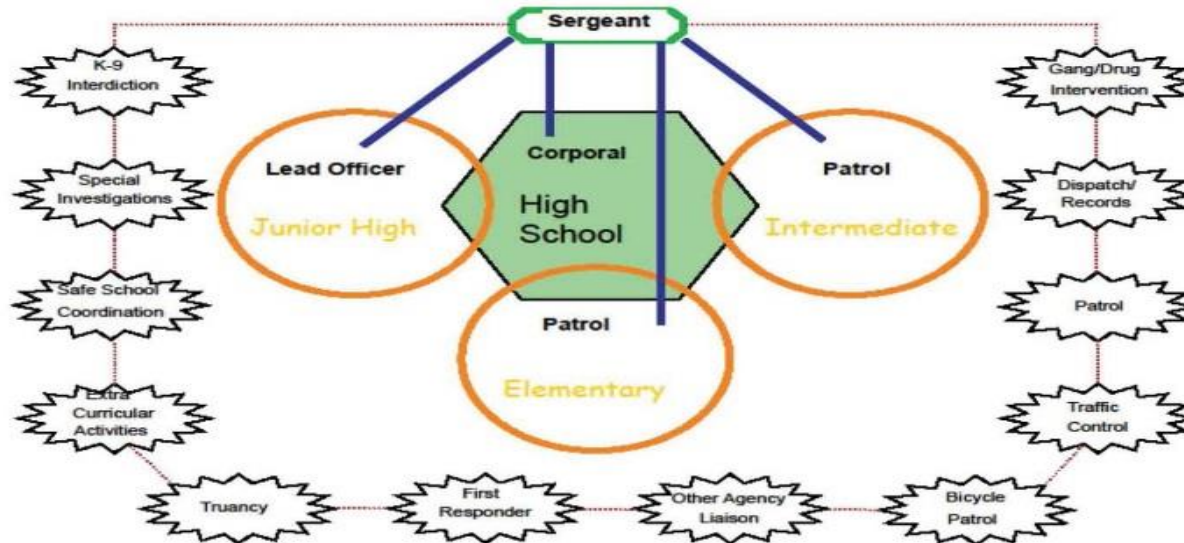

Police in Schools

What Students and Parents Need To Know

Presented by the Conroe I.S.D. Police Department

Conroe I.S.D. Police

- ❑ Established in 1989
 - ❑ 3rd Largest Law Enforcement Agency in Montgomery County
 - ❑ 60 Full-time Officers, 3 part-time officers, 12 prevention control officers (civilian parking lot monitors), 4 full-time civilian dispatchers, 1 technology programmer, 1 secretary, and 55 crossing guards.
 - ❑ Operates 24 hours a day, seven days a week, 365 days a year.
-

□ Structure of the Department

- Command Staff
 - Detectives
 - Campus
 - Patrol
 - K-9
 - Dispatch
-

Organizational Chart

William J. Harness
Chief Of Police

Community Oriented Policing in Education
 Attendance Zone / Support Model

Accountability on Campus

- Role of the Police Officer
 - Role of the Administrator
 - Role of the Teacher
 - Role of the Parent
 - Role of the Student
-

Role of the Police Officer

- Maintain a Safe Environment
 - Traffic Enforcement and Direction
 - Investigate Criminal Activity
 - Liaison with Community and Area Law Enforcement
-

Common Texas Laws pertaining to Campus Life

- ❑ Drug and Weapon Free Zones
 - ❑ Missing Juvenile/Runaway (Ages 10-16)
-

Common Texas Laws pertaining to Campus Life

- ❑ Sexting/Cybercrimes/Cyberbullying
 - ❑ Assault
 - ❑ Trespass on School grounds
-