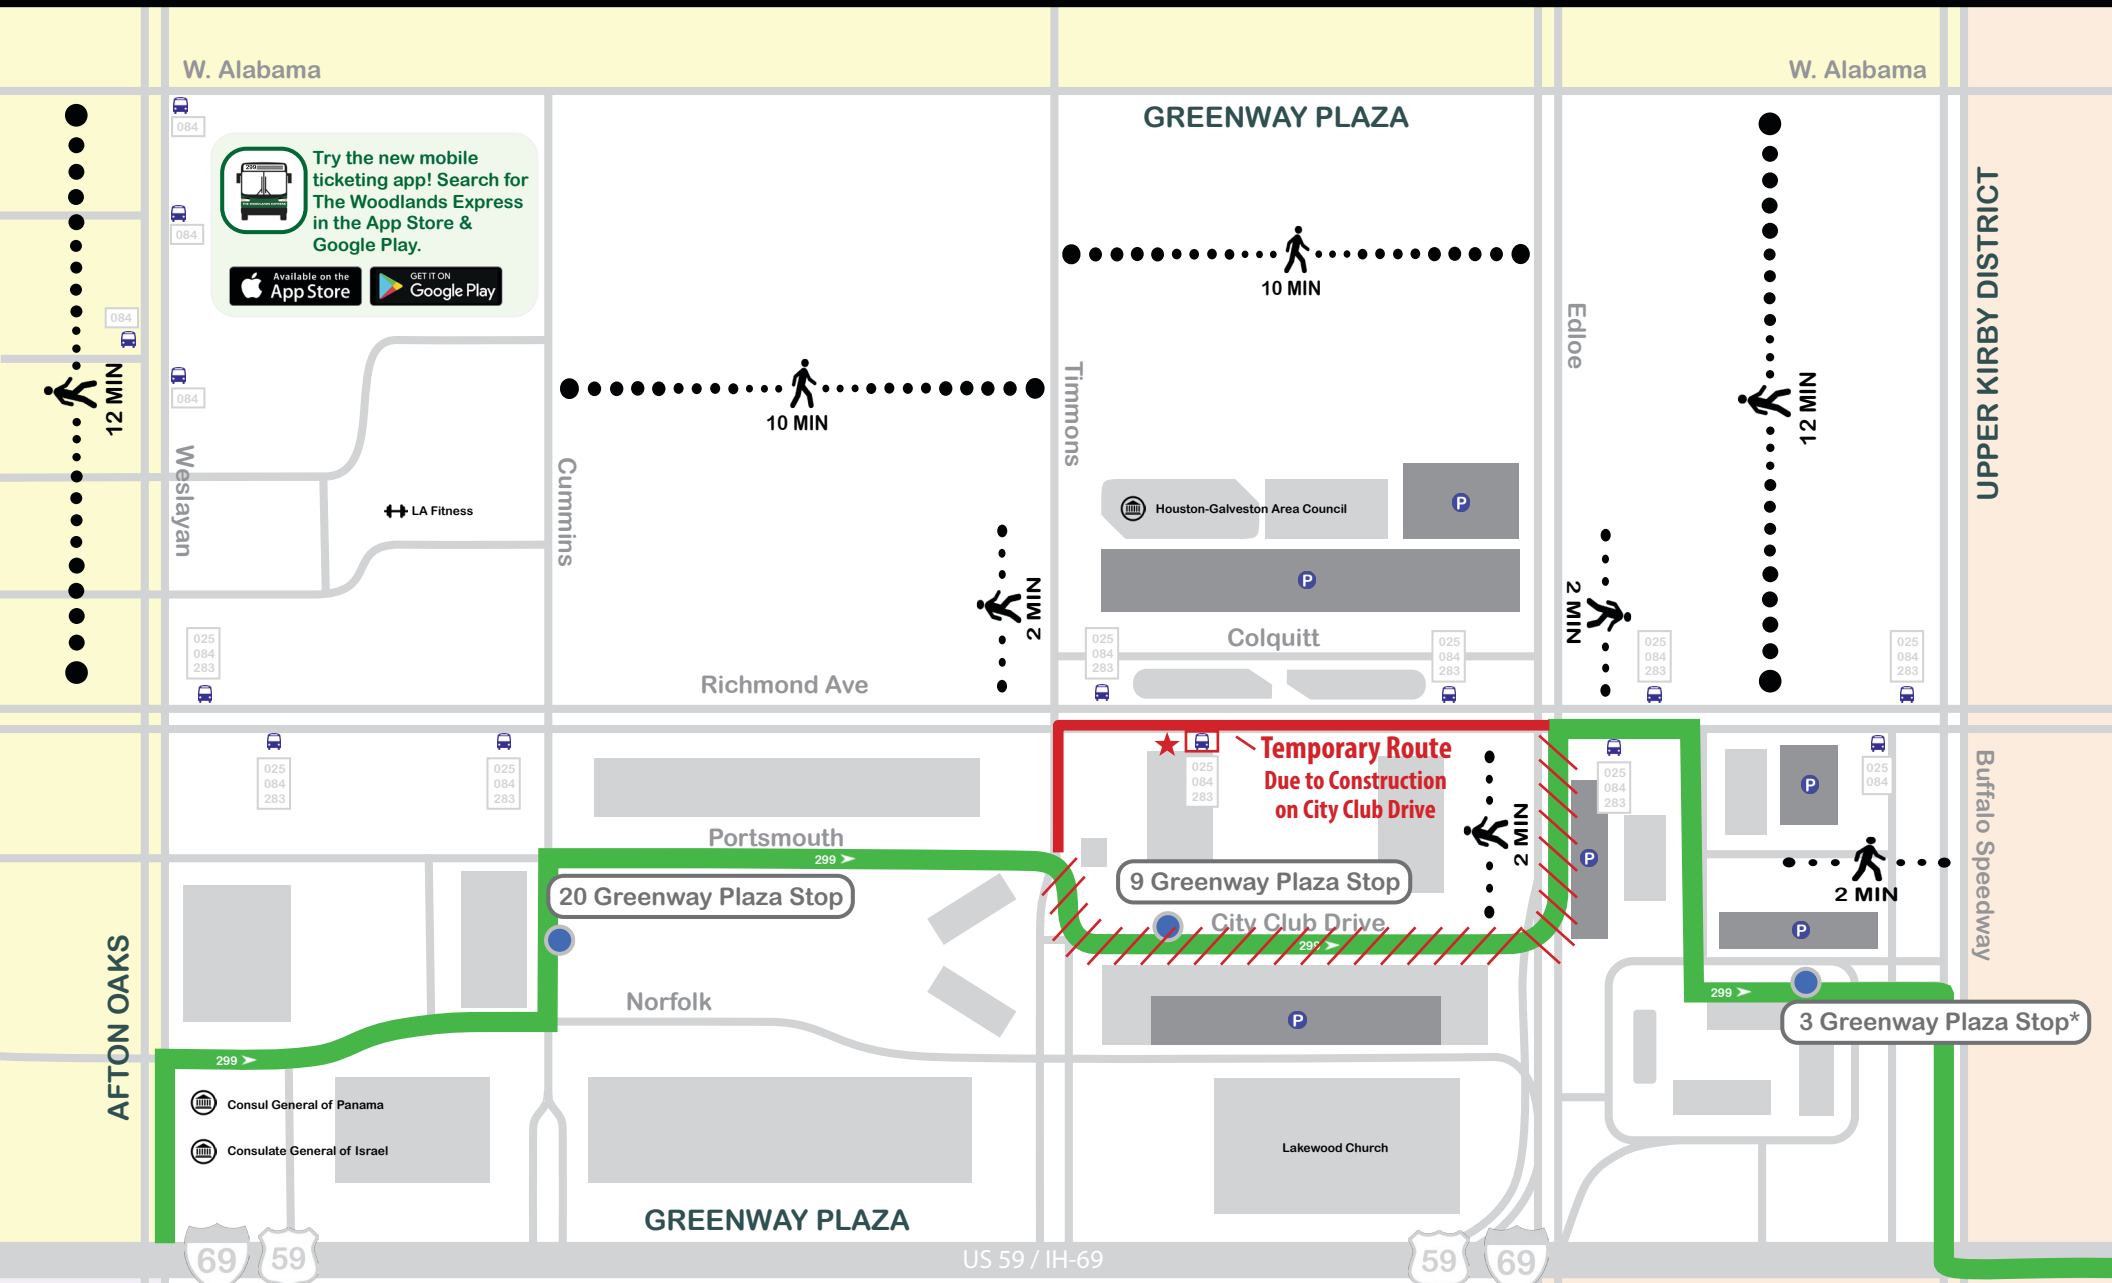

# The Woodlands Express - Greenway Plaza Route

Try the new mobile ticketing app! Search for The Woodlands Express in the App Store & Google Play.

Available on the App Store GET IT ON Google Play

★ Temporary Route Due to Construction on City Club Drive

### MAP LEGEND

- The Woodlands Express (Route 299)
- The Woodlands Express Stop Location
- METRO Bus Stop
- METRO Bus Routes
- Parking
- Public Administration / Government
- US Highway
- Interstate Highway
- Estimated Walk Time

### STOP LOCATIONS

- 20 Greenway Plaza
- 9 Greenway Plaza
- 3 Greenway Plaza\*  
\*Located on Lower Lobby Level

@TownshipTransit  
[www.woodlandstransit.com](http://www.woodlandstransit.com)