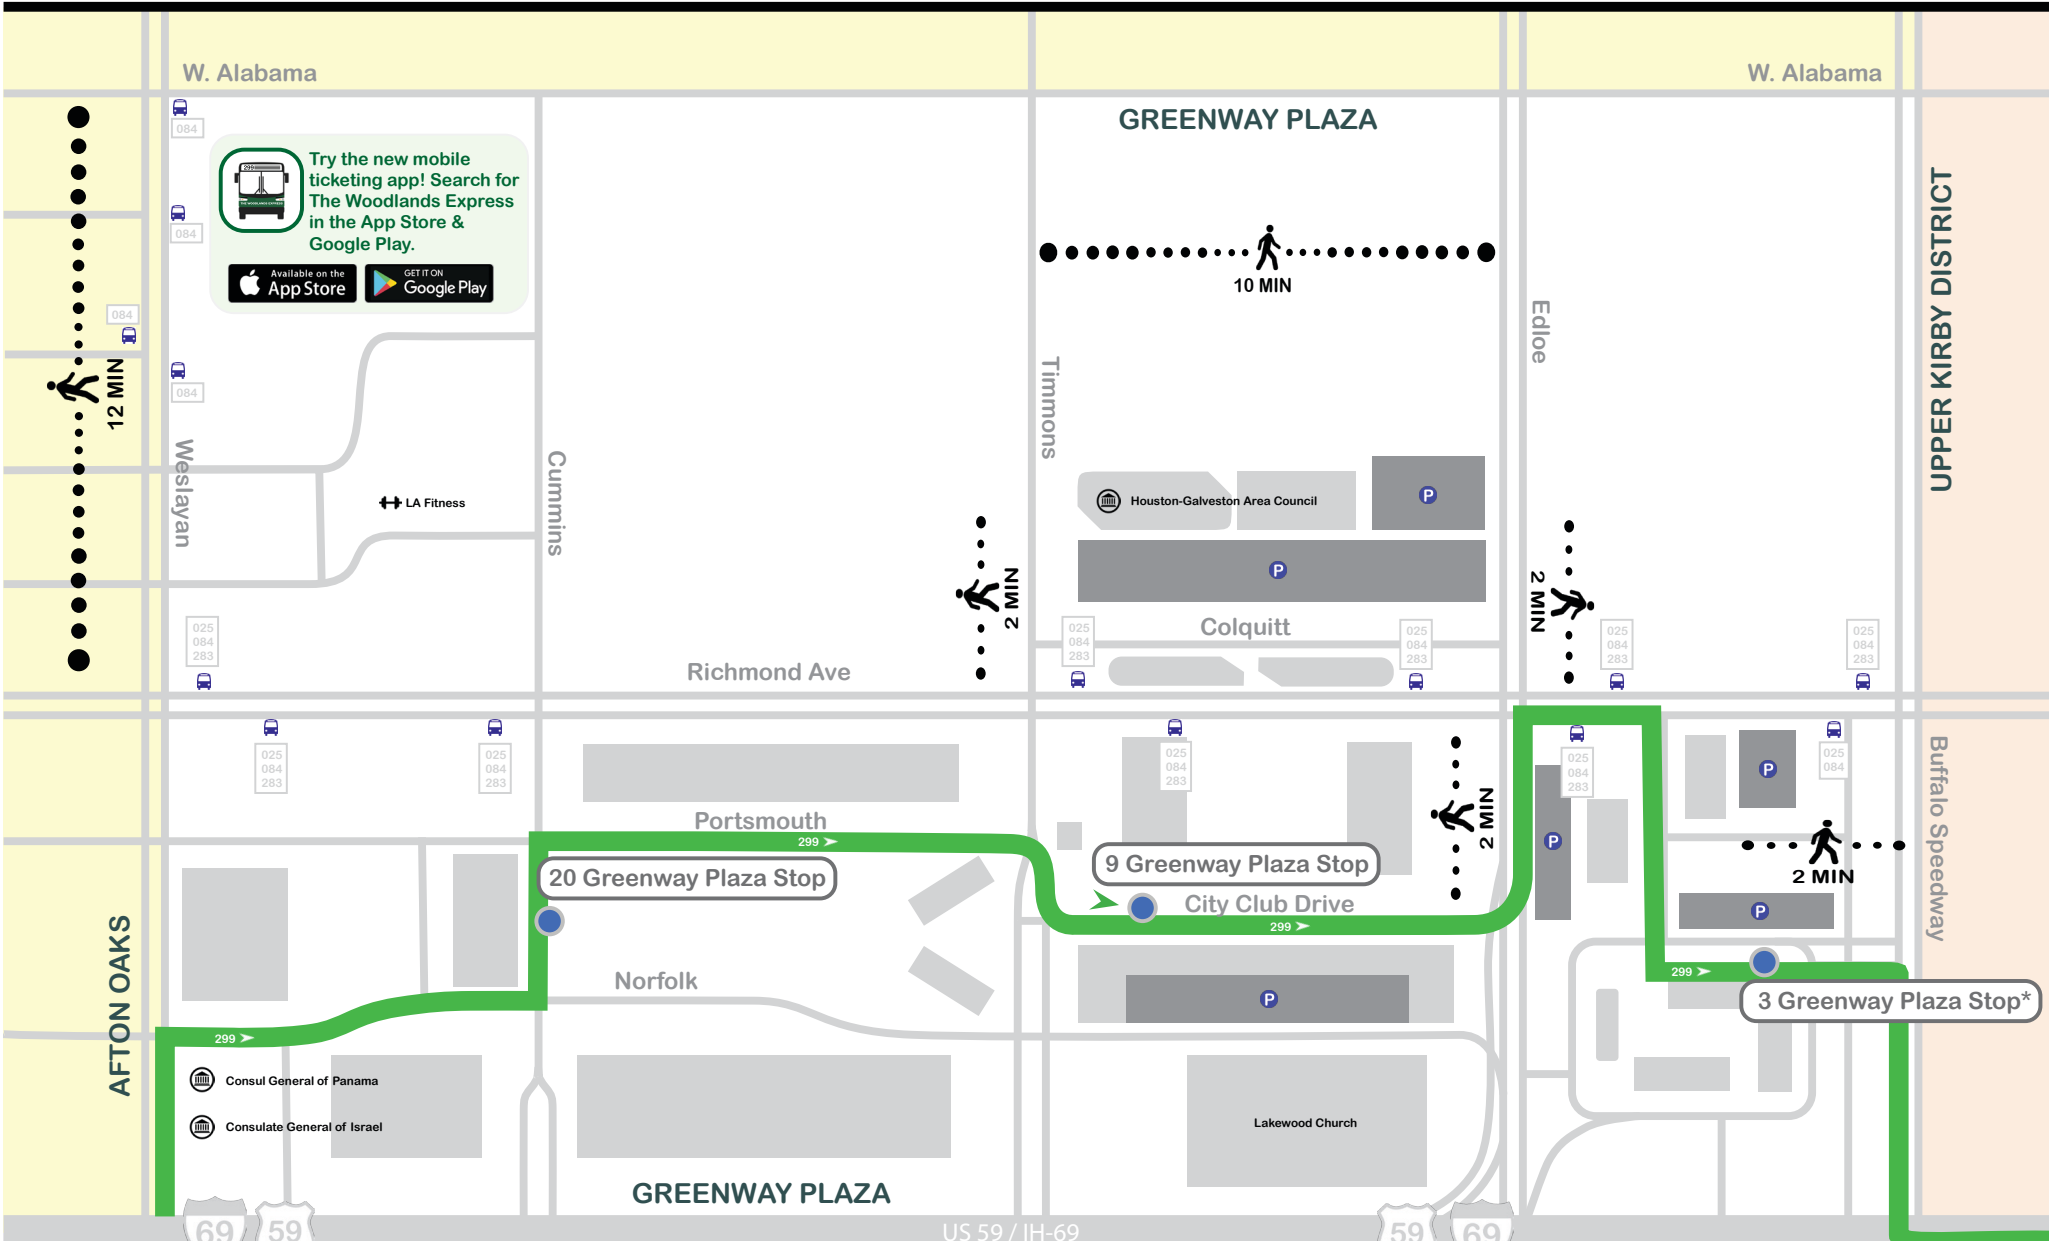

The Woodlands Express - Greenway Plaza Route

www.woodlandstransit.com

Passenger Service Number
832-851-3362

Try the new mobile ticketing app! Search for The Woodlands Express in the App Store & Google Play.

Available on the App Store GET IT ON Google Play

MAP LEGEND

- 299 The Woodlands Express (Route 299)
- The Woodlands Express Stop Location
- METRO Bus Stop
- METRO Bus Routes
- Parking
- Public Administration / Government
- US Highway
- Interstate Highway
- Estimated Walk Time

STOP LOCATIONS

- 20 Greenway Plaza
- 9 Greenway Plaza
- 3 Greenway Plaza*
*Located on Lower Lobby Level

@TownshipTransit

www.woodlandstransit.com

UPPER KIRBY DISTRICT

Other Transit Providers

METRO
www.ridemetro.org