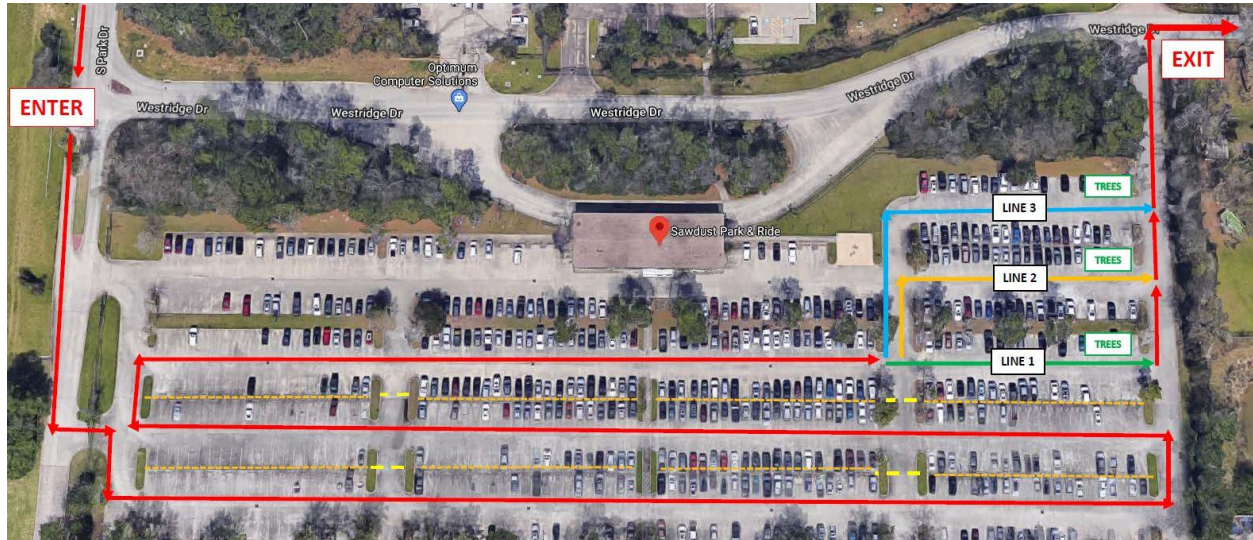

## IMPORTANT TRAFFIC INFORMATION

All vehicles must enter the Sawdust Park and Ride from S. Park Drive. Please see the map below for an overview of the event. All cars will be queued at this location to enter the parking lot.

PLEASE NOTE: Wait times could reach 30 minutes or more. Cars not in the parking lot will not be admitted after noon. No public restroom facilities will be available.

Date: January 23, 2021  
Time: 9 a.m. to noon  
Location: Sawdust Park and Ride

Drive-Through Instructions:  
1. Enter from S. Park Drive only  
2. Stay in your vehicle and wear a face covering while interacting with volunteers.  
3. Exit on Westridge Drive

For day of event updates, please follow The Woodlands Township Parks and Recreation Department on Facebook at <https://www.facebook.com/townshipparksandrec>