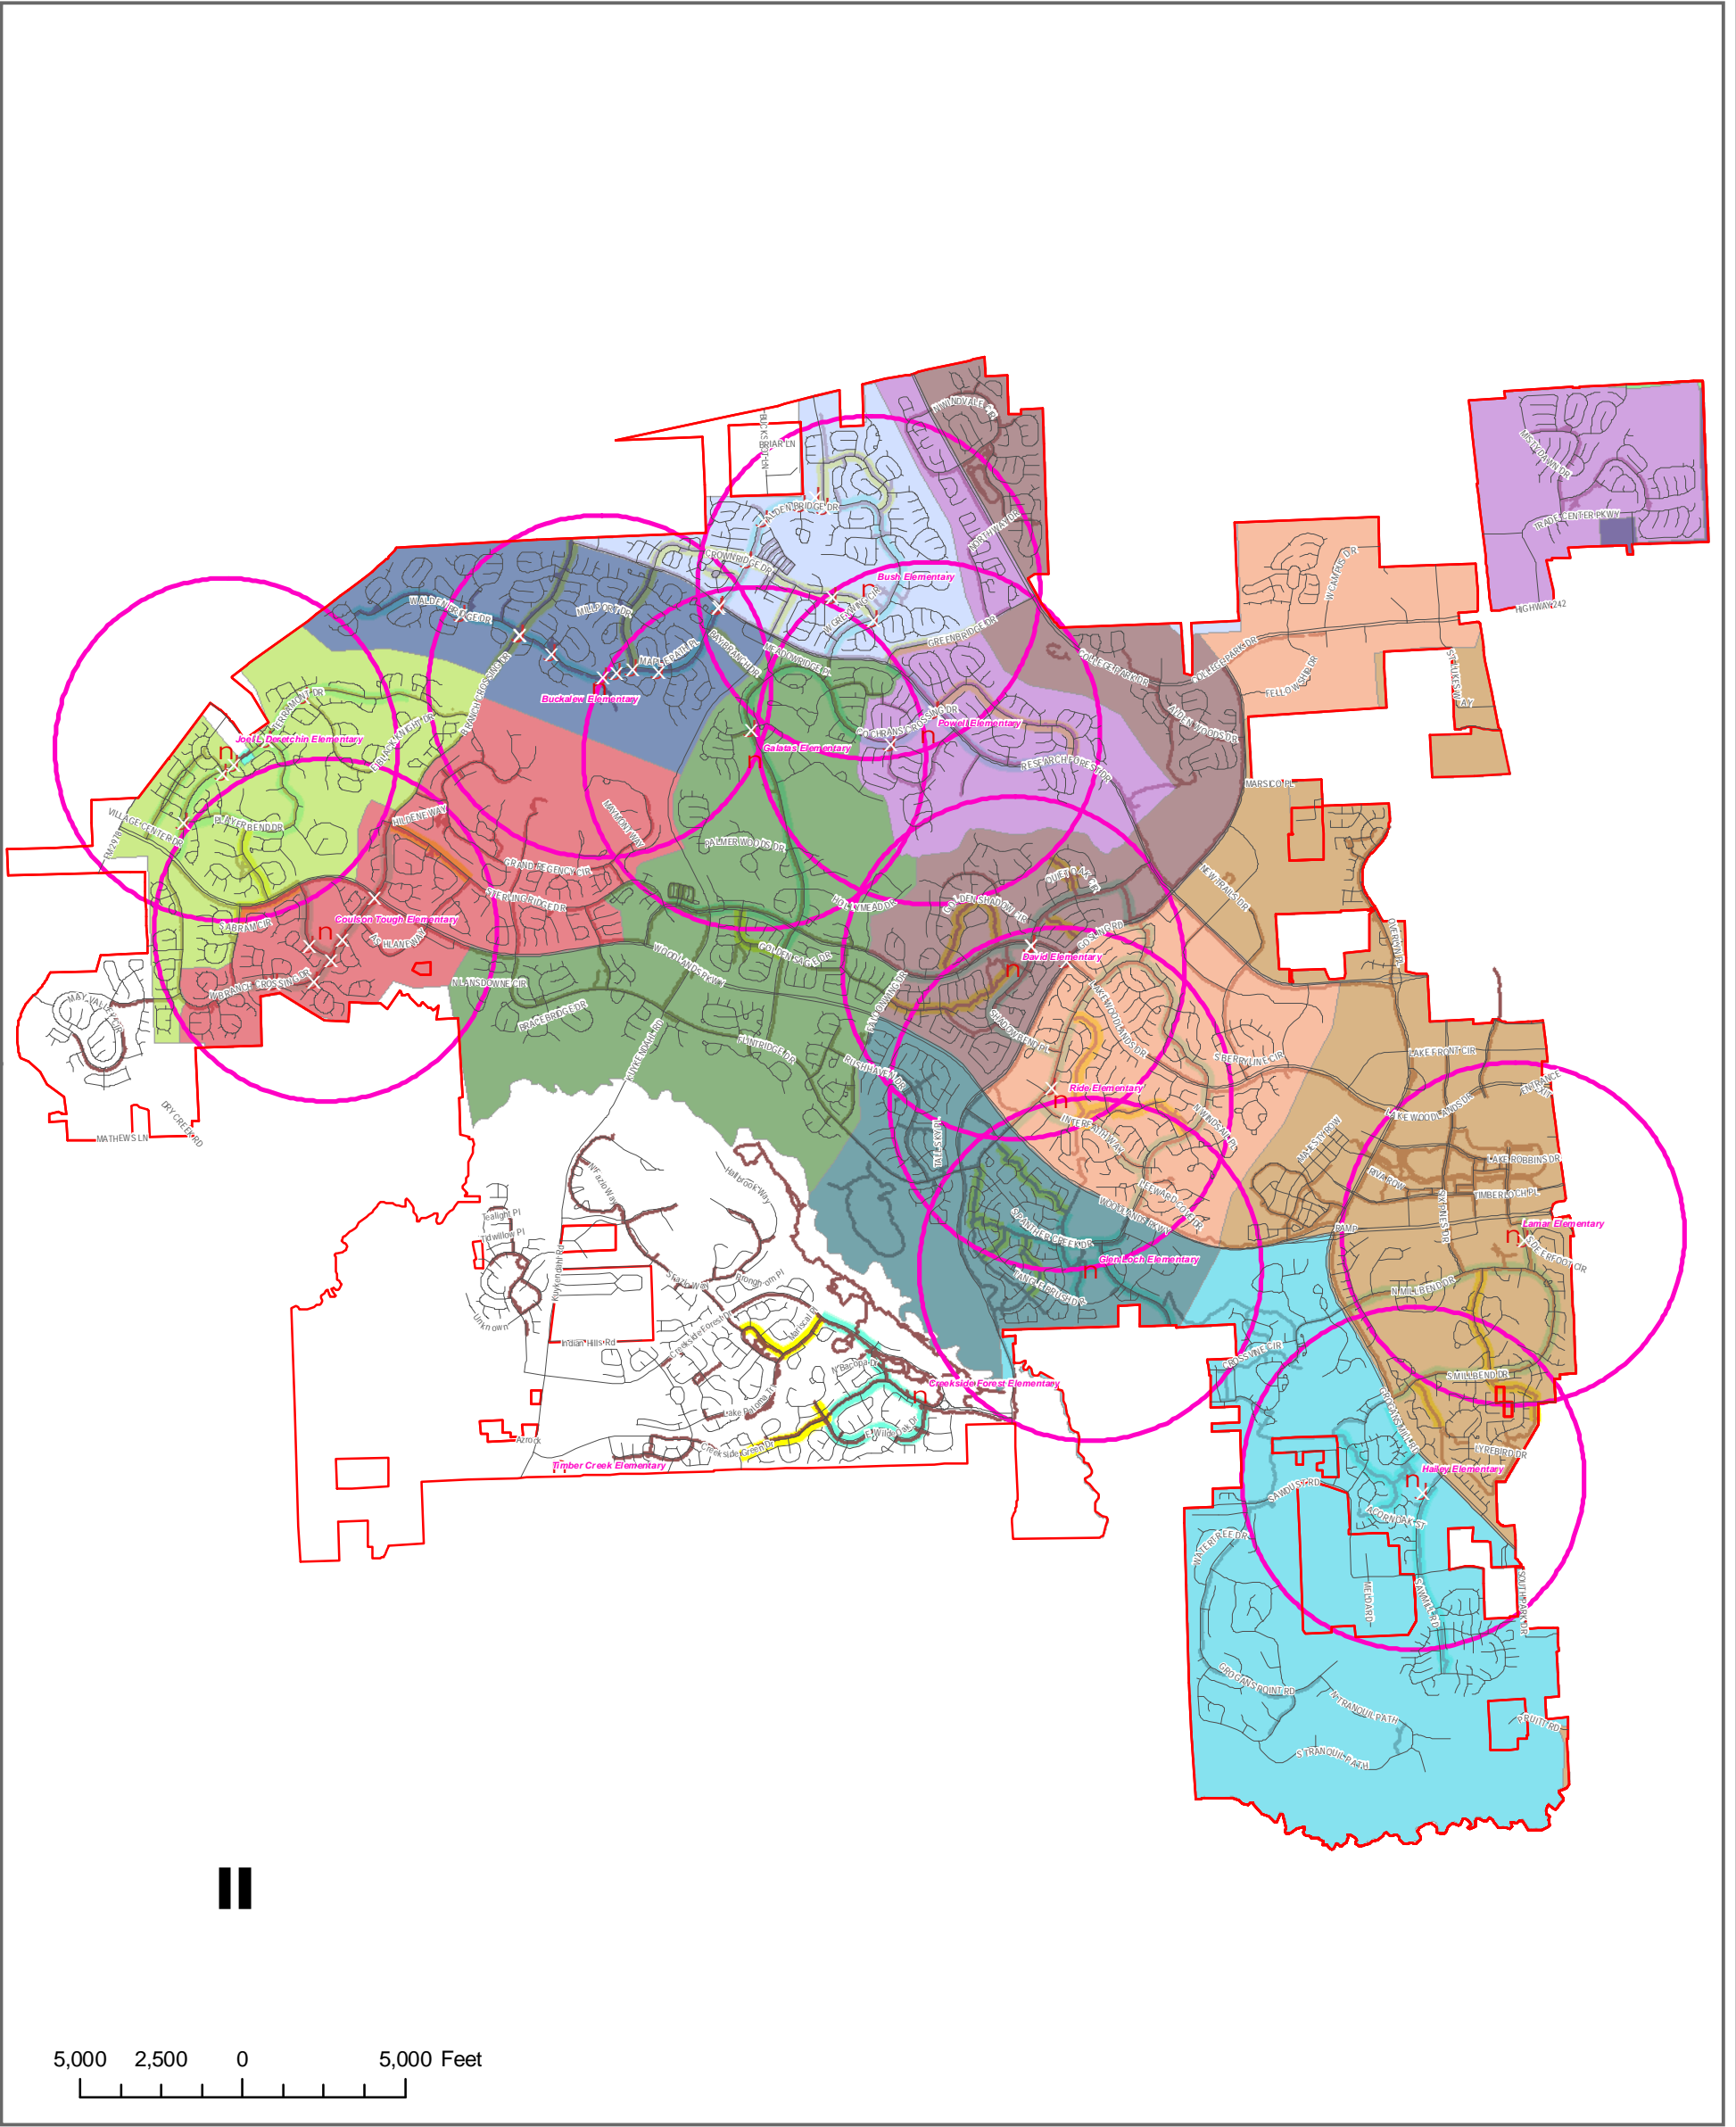

Conroe Independent School District The Woodlands Elementary One Mile Radius Feeder Map School Year 2013-2014

5,000 2,500 0 5,000 Feet

Disclaimer:
This information has been prepared by The Woodlands Township. The Woodlands Township makes no representations or warranties regarding its accuracy and assumes no liability for its use.

Sources: Layers contains data from Montgomery County and Conroe Independent School District.

TWT Geographic Information Systems
Map Issued: September 23, 2013

Legend

- The Woodlands School
- CISD Crossing Guards
- One Mile Radius
- Pathway
- Street
- Collector Pathway
- Feeder Pathway

- BUCKLEAW ELEMENTARY
- BUSH ELEMENTARY
- COULSON TOUGH FLEX
- DAVID ELEMENTARY
- GALATAS ELEMENTARY
- GLEN LOCH ELEMENTARY
- HAILEY ELEMENTARY
- JOEL L DE RETCHIN FLEX
- LAMAR ELEMENTARY
- OAK RIDGE ELEMENTARY
- POWELL ELEMENTARY
- RIDE ELEMENTARY
- WILKINSON ELEMENTARY