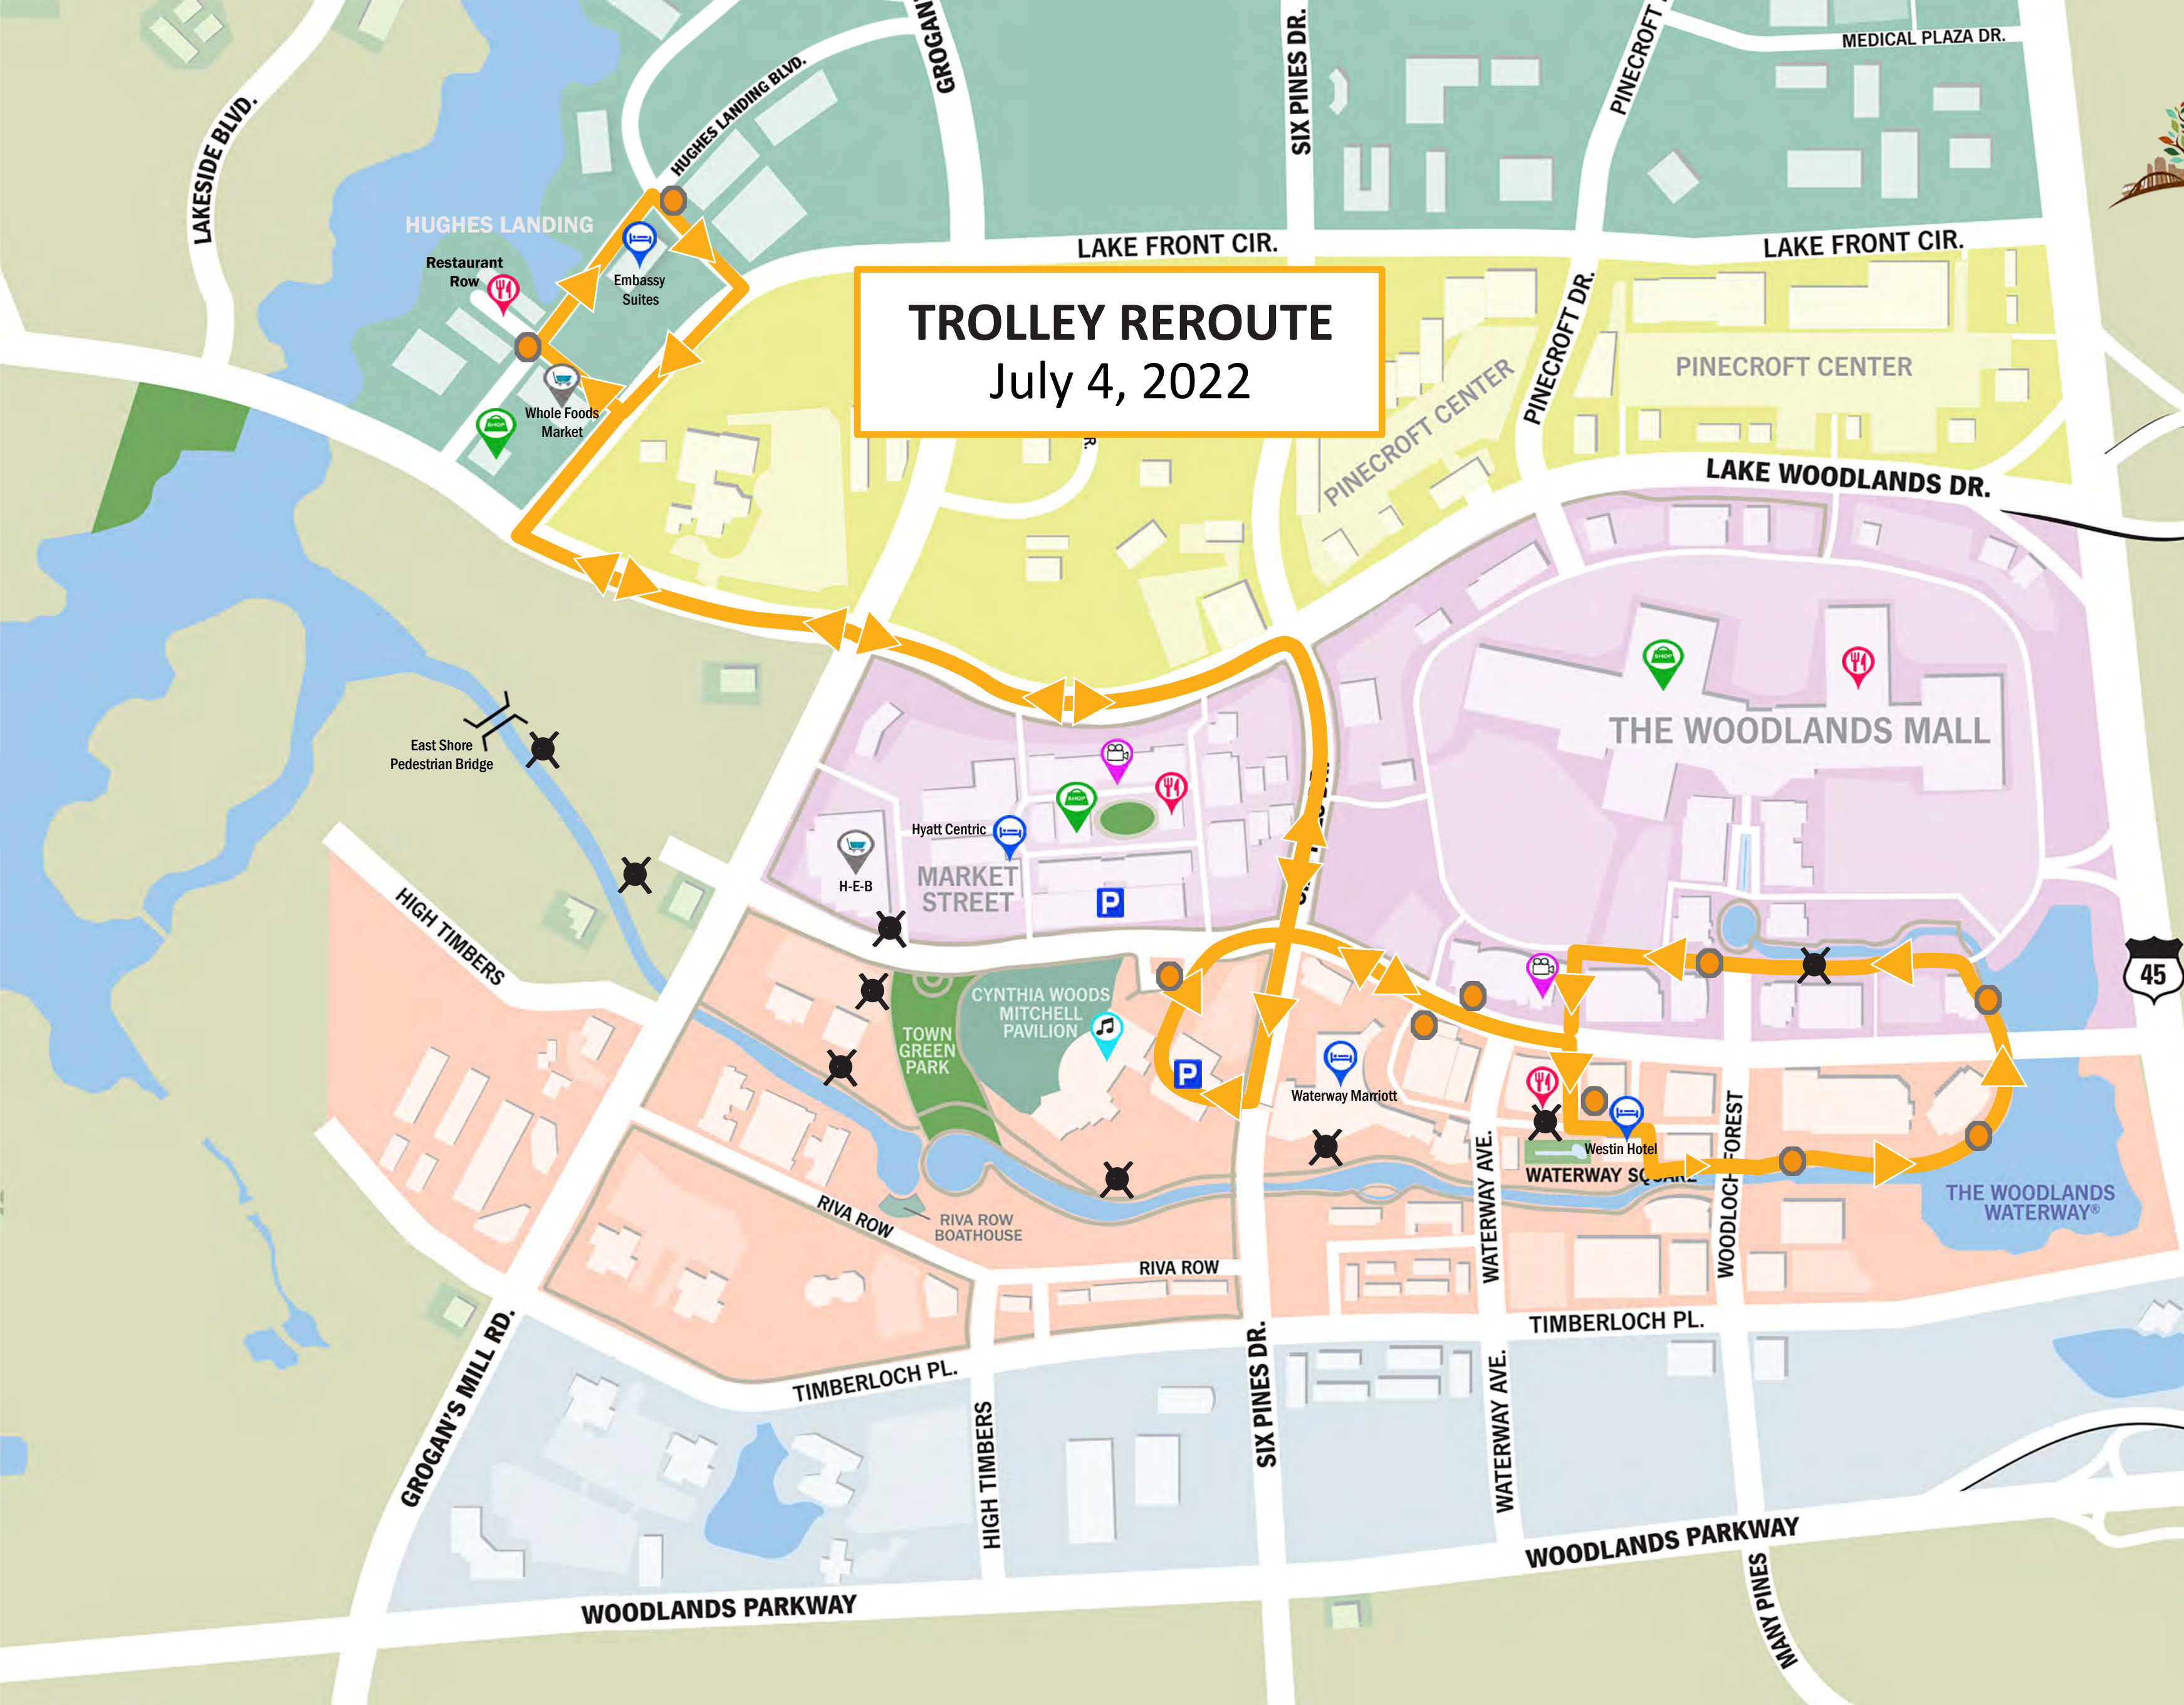

TROLLEY REROUTE
July 4, 2022

- RESTAURANTS / FOOD SERVICE
- GROCERY
- SHOPPING
- MUSIC / LIVE ENTERTAINMENT
- CINEMA
- HOTEL
- PARKING
- TROLLEY STOP
- INACTIVE STOP DURING REROUTES

Where is my trolley?
Track the Town Center Trolley in real time on your mobile device!

Download the **Ride Systems App** for real-time Town Center Trolley information including estimated arrival times, your location, stop information, nearby attractions, service alerts, and more.

Select **'The Woodlands Township'** from the menu after installation.