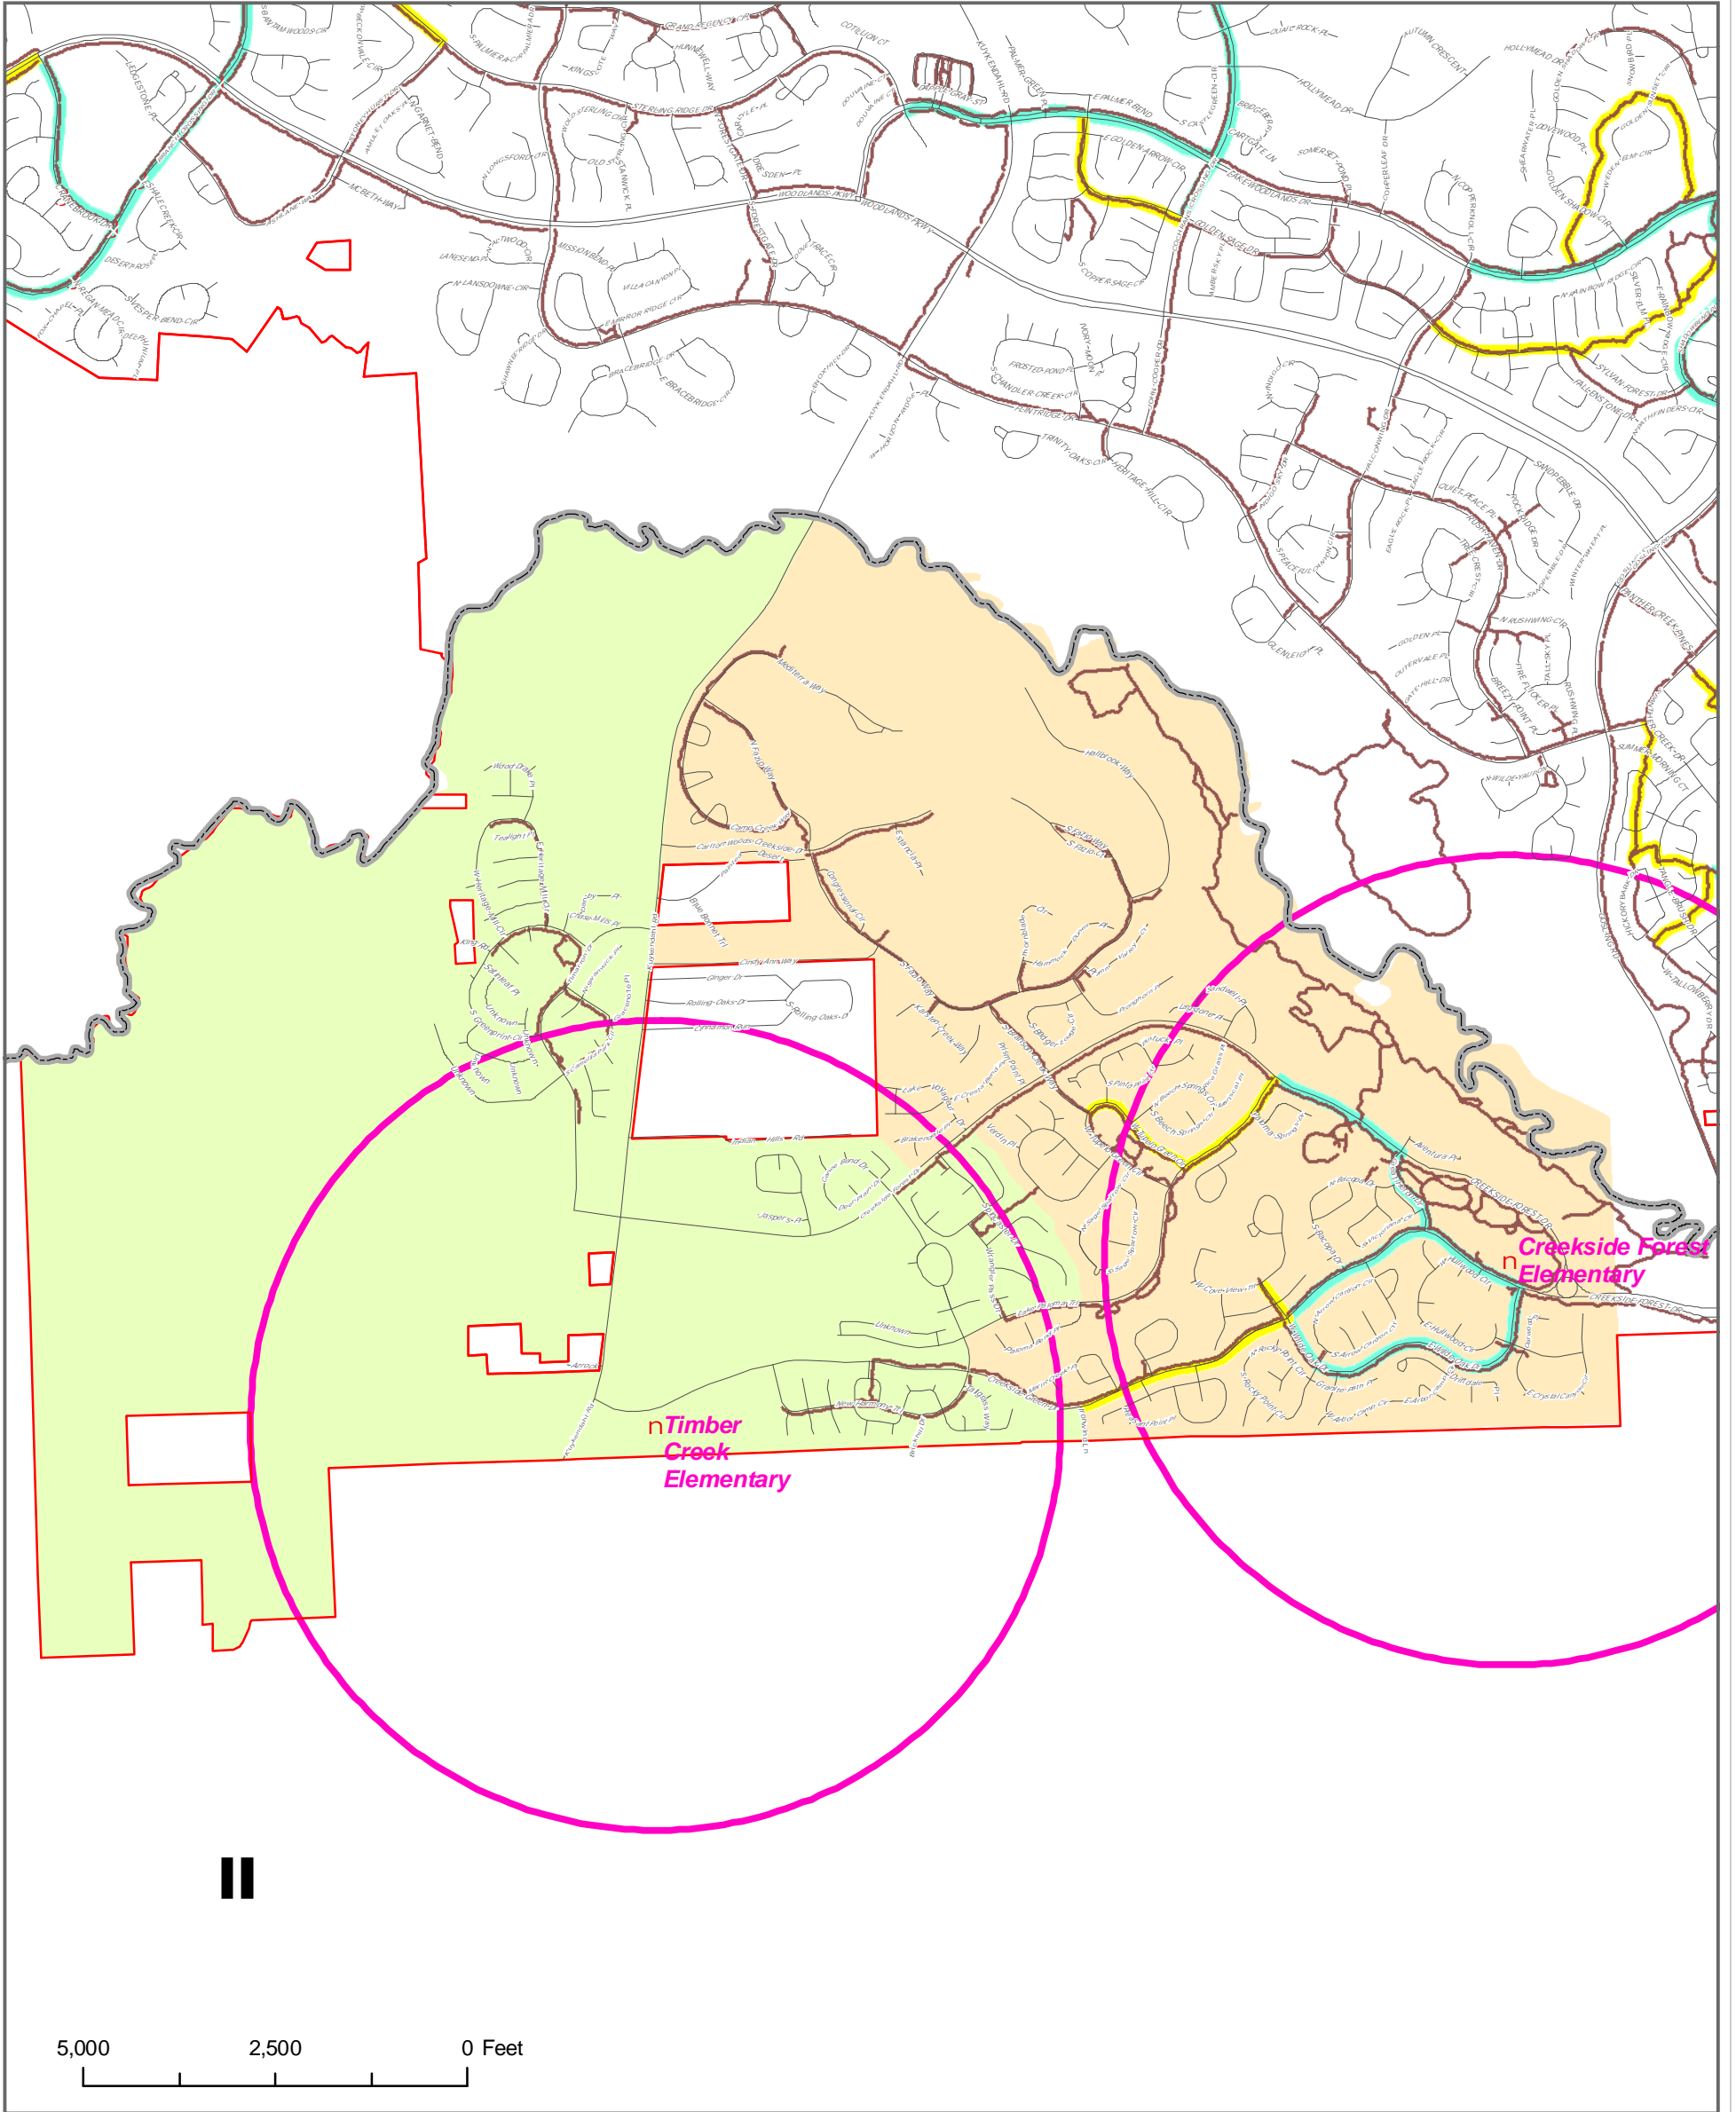

# Tomball Independent School District The Woodlands Elementary One Mile Radius Feeder Map School Year 2013-2014

Disclaimer:  
This information has been prepared by The Woodlands Township.  
The Woodlands Township makes no representations or warranties  
regarding its accuracy and assumes no liability for its use.

Sources: Layer contains data from Montgomery County  
and Conroe Independent School District.

TWT Geographic Information Systems  
Map Issued: September 20, 2013

### Legend

- |   |                      |
|---|----------------------|
|  | The Woodlands School |
|  | CISD Crossing Guards |
|  | One Mile Radius      |
|  | Pathway              |
|  | Street               |
|  | Collector Pathway    |
|  | Feeder Pathway       |
- 
- |   |                         |
|---|-------------------------|
|  | CREEKSIDE ELEMENTARY    |
|  | TIMBER CREEK ELEMENTARY |