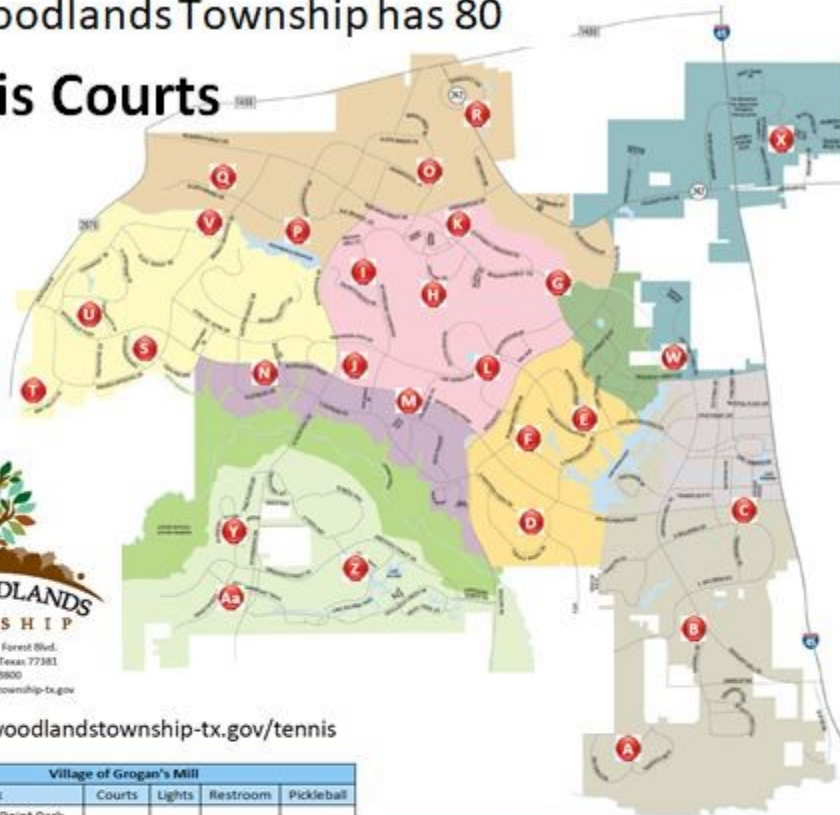

Village of Grogan's Mill					
Park	Courts	Lights	Restroom	Pickleball	
A Grogan's Point Park 180 Grogan's Point	2	Yes	Yes	No	
B Sawmill Park 2202 Millpark Drive	5	Yes	Yes	No	
C Tamarac Park 1300 N. Millbend Dr.	2	Yes	Yes	No	
Village of Panther Creek					
Park	Courts	Lights	Restroom	Pickleball	
D Creekwood Park 3383 S. Panther Creek Dr.	3	Yes	Yes	No	
E Meadowlake Park 9501 N. Panther Creek Dr.	4	Yes	Yes	Yes	
F Ridgewood Park 4192 Interfaith Way	4	Yes	Yes	No	
Village of Cochran's Crossing					
Park	Courts	Lights	Restroom	Pickleball	
G Bear Branch Park 5200 Research Forest Dr.	11	Yes	Yes	No	
H Capstone Park 155 Capstone Circle	2	Yes	Yes	No	
I Cattail Park 9323 Cochran's Crossing Dr.	2	Yes	Yes	No	
J Copper Sage Park 75 S. Golden Arrow Circle	2	Yes	No	No	
K Mystic Forest Park 10 E. Amber Glow Circle	2	No	No	No	
L Shadowbend Park 4995 Lake Woodlands Dr.	5	Yes	Yes	Yes	
Village of Indian Springs					
Park	Courts	Lights	Restroom	Pickleball	
M Falconwing Park 5610 Rush Haven Dr.	2	Yes	Yes	No	
N Forestgate Park 7505 S. Forestgate Dr.	2	Yes	Yes	No	

Village of Alden Bridge					
Park	Courts	Lights	Restroom	Pickleball	
O Alden Bridge Park 7725 Alden Bridge Dr.	4	Yes	Yes	No	
P Lakeside Park 5001 W. Alden Bridge Dr.	4	Yes	Yes	No	
Q Sundance Park 3700 W. Alden Bridge Dr.	2	Yes	No	Yes	
R Windvale Park 7600 Windvale Circle	2	Yes	Yes	Yes	
Village of Sterling Ridge					
Park	Courts	Lights	Restroom	Pickleball	
S Cranebrook Park 11800 Cranebrook Dr.	4	Yes	Yes	No	
T May Valley Park 11598 May Valley Circle	2	Yes	Yes	Yes	
U Pepperdale Park 17 N. Pentenwell Circle	2	Yes	No	No	
V Terramont Park 8500 Terramont Dr.	2	Yes	Yes	No	
Village of College Park					
Park	Courts	Lights	Restroom	Pickleball	
W Avalon Park 8585 Grogan's Mill	2	Yes	Yes	No	
X Harper's Landing Park 2 N. Blair Bridge Dr.	2	Yes	Yes	Yes	
Village of Creekside Park					
Park	Courts	Lights	Restroom	Pickleball	
Y Timarron Park 550 N. Tupelo Green Circle	2	Yes	Yes	No	
Z Tupelo Park 240 W. Tupelo Green Circle	2	Yes	Yes	No*	
Aa Wendtwood Park 8950 Creekside Green Dr.	4	Yes	Yes	No