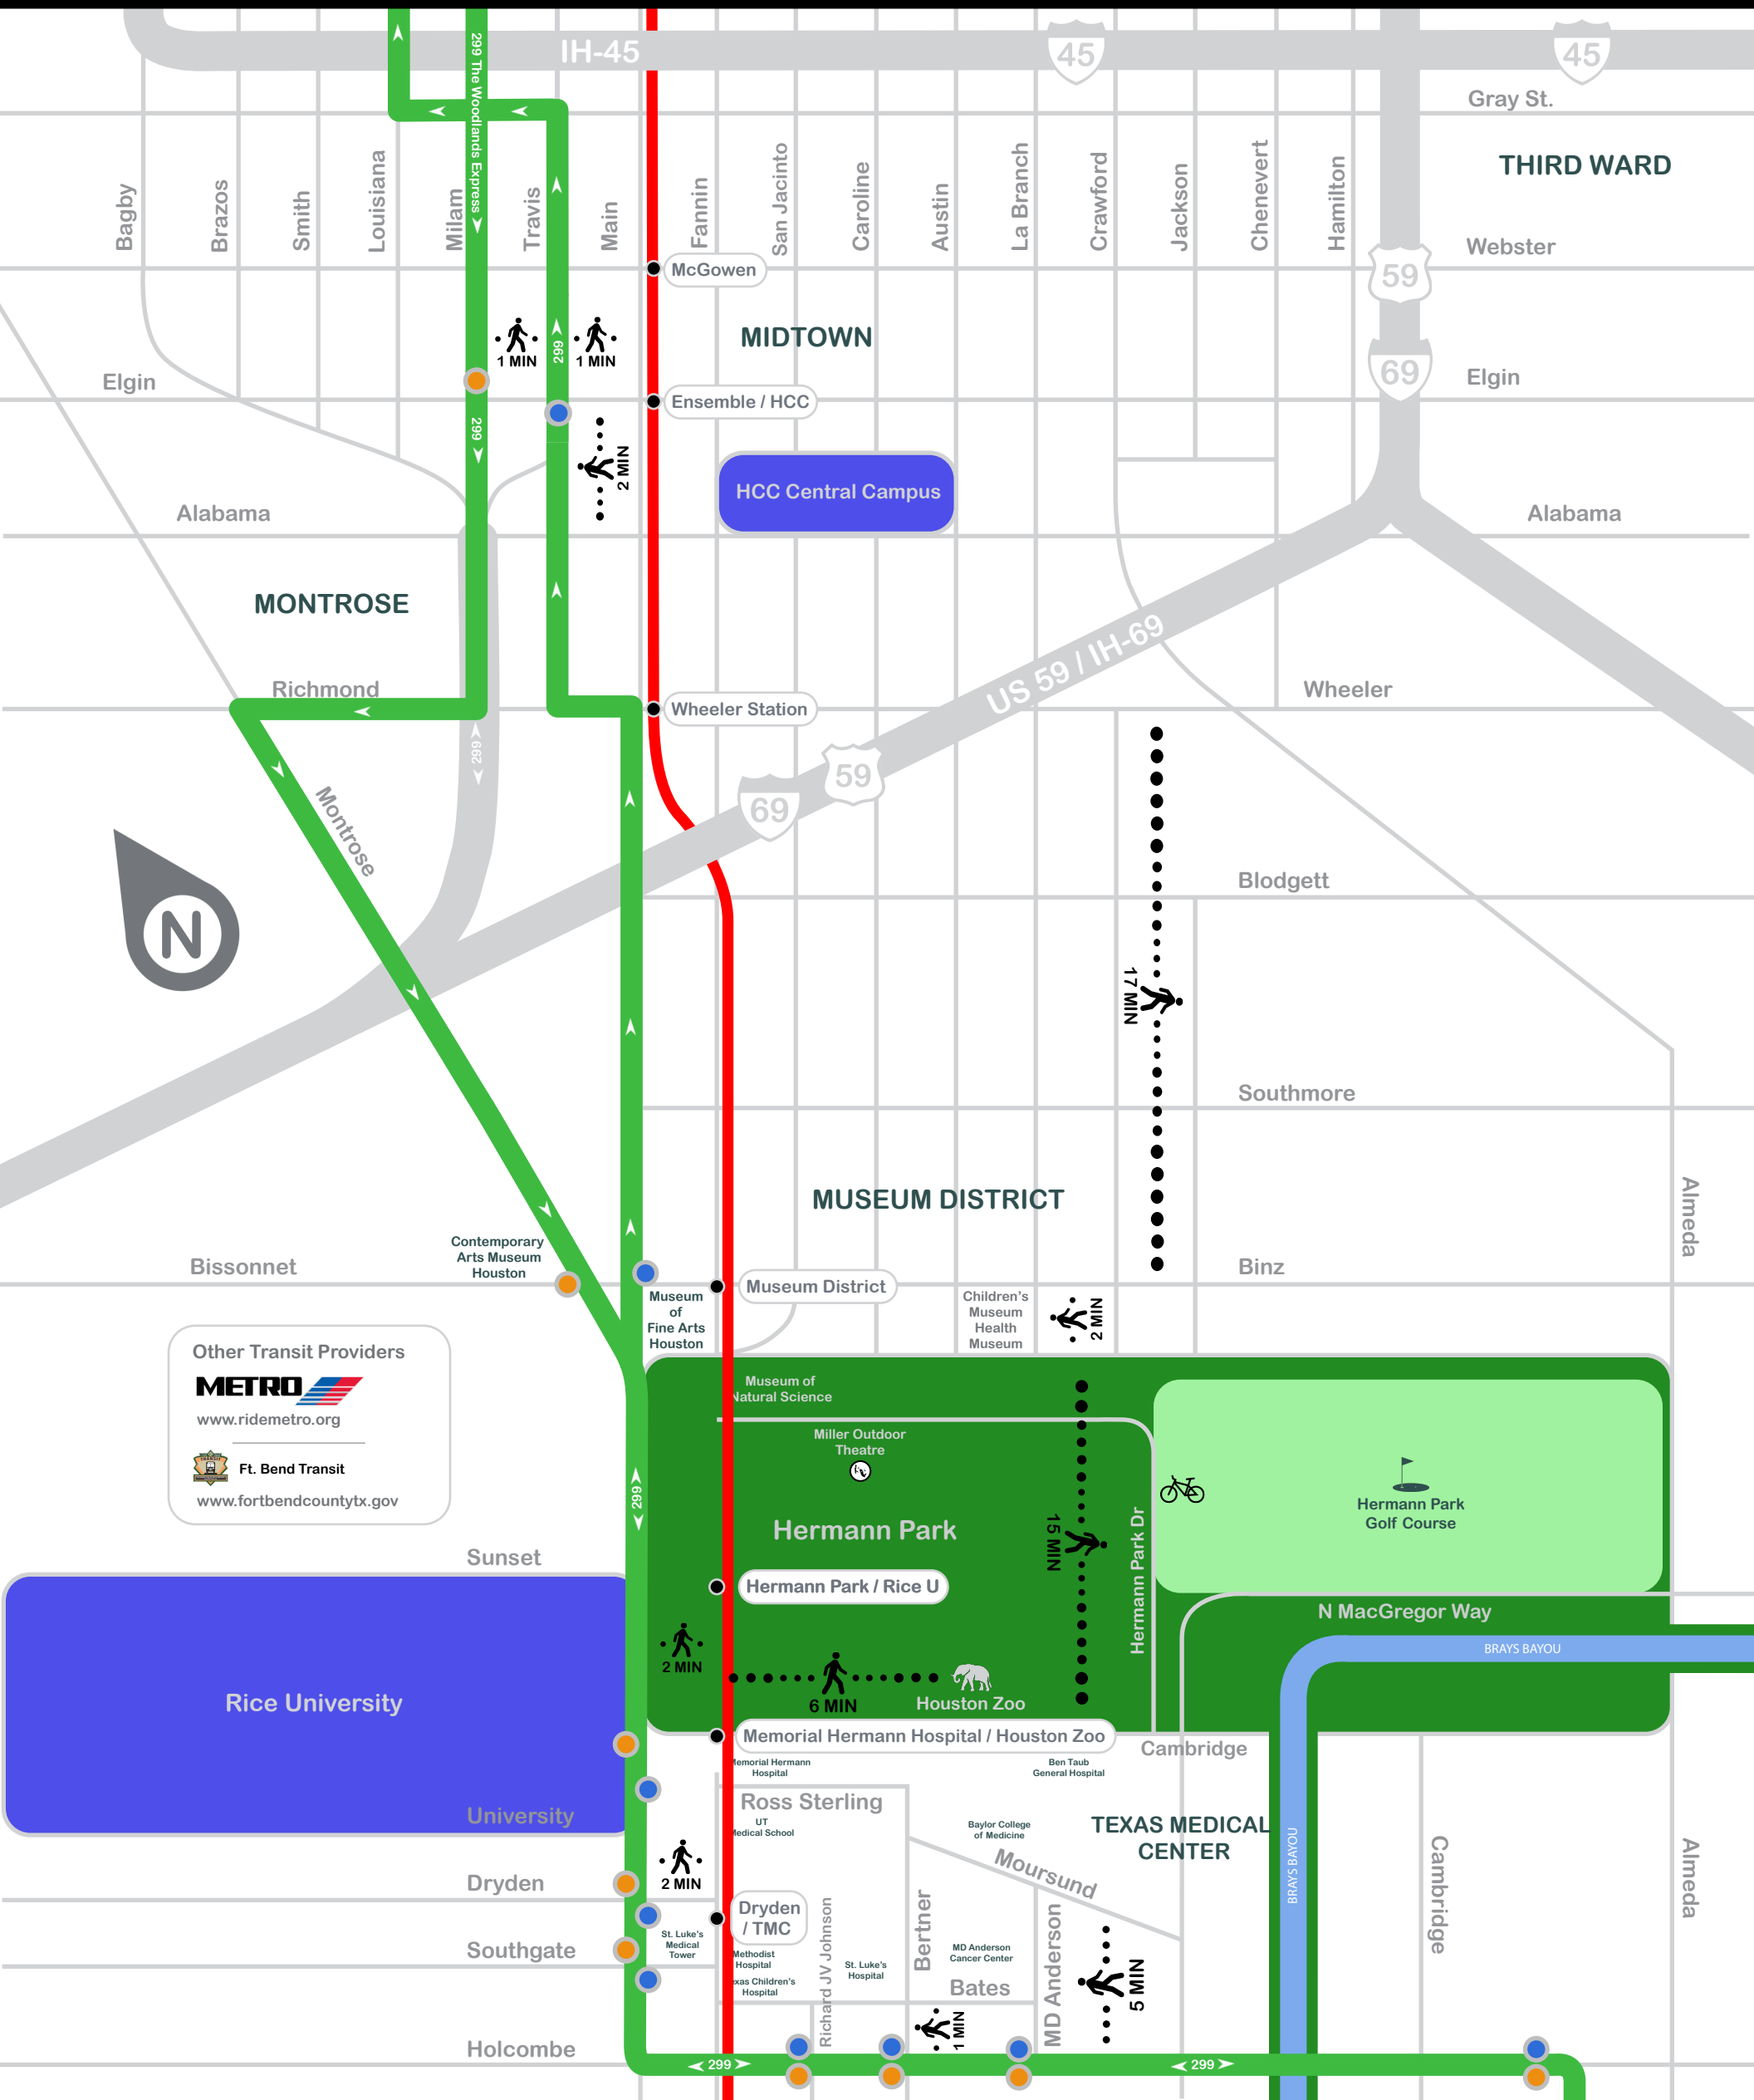

The Woodlands Express - TMC Route

www.woodlandstransit.com

Passenger Service Number
832-851-3362

Other Transit Providers

METRO
www.ridemetro.org

Ft. Bend Transit
www.fortbendcountytx.gov

MAP LEGEND

- 299 The Woodlands Express Route (Route 299)
- METRORail Red Line (Route 700)
- Estimated Walk Time
- Zoo
- Interstate Highway
- Golf
- US Highway
- Houston BCycle Bike Rental
- Park / Green Space
- Performing Arts

- AM Operations**
- Milam @ Elgin (Midtown)
 - Montrose @ Bissonnet
 - Main @ Cambridge
 - Main @ Dryden
 - Main @ Southgate
 - Holcombe @ Richard JV Johnson
 - Holcombe @ Bertner
 - Holcombe @ MD Anderson
 - Holcombe @ Ringness
 - Ringness @ Cafe Terrace
 - Sheenan @ Debakey VA Hospital
 - East Rd @ Cambridge St

- PM Operations**
- East Rd @ Cambridge St
 - Sheenan @ Debakey VA Hospital
 - Ringness @ Cafe Terrace
 - Holcombe @ Ringness
 - Holcombe @ MD Anderson
 - Holcombe @ Bertner
 - Holcombe @ Richard JV Johnson
 - Main @ Southgate
 - Main @ Dryden
 - Main @ Memorial Hermann Medical Plaza
 - Main @ Binz
 - Travis @ Elgin (Midtown)

- Debakey VA Hospital
- UT School of Dentistry