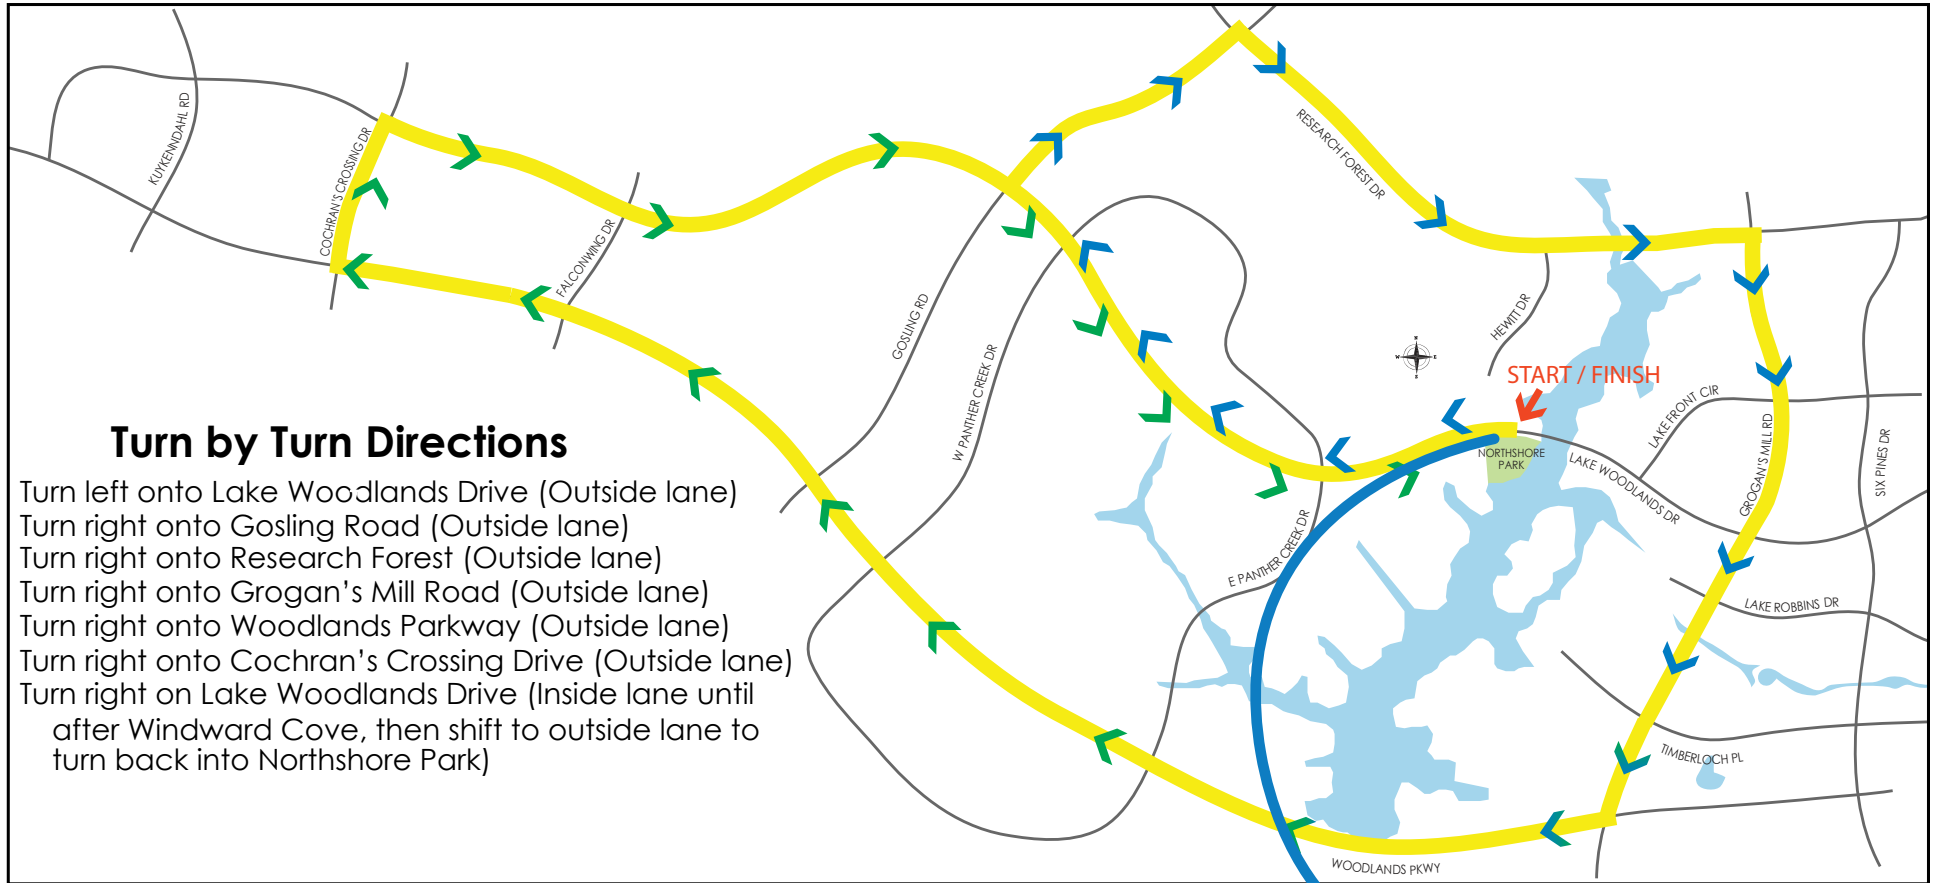

WOODFORESTSM

THE WOODLANDS 2019

2019 Bike Course

IMPORTANT REMINDERS

When proceeding to the Bike Course, athletes may NOT mount their bikes until they have completely passed over the Bike Mount line. SLOW DOWN and pay attention to dismount signage and volunteers when approaching Northshore Park at the end of the Bike Course. Participants MUST dismount their bikes before the front wheel crosses the Dismount Line. The Mount and Dismount Lines will be clearly marked with tape on the road. **Failure to obey these rules will result in a penalty!**