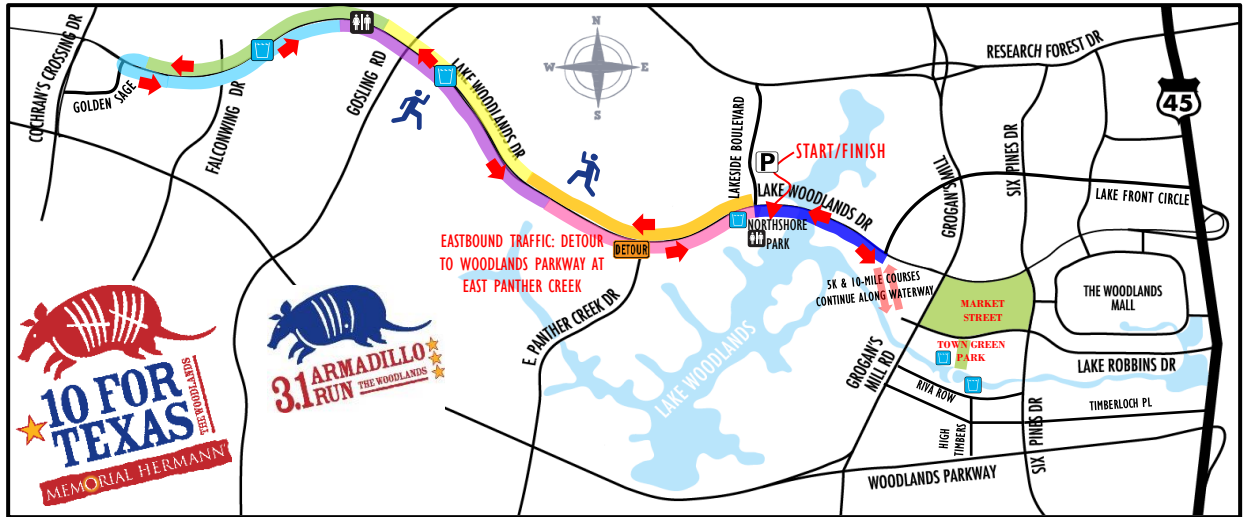

LANE CLOSURE INFORMATION

16th Annual Memorial Hermann 10 for Texas

Avoid Delays, Use Alternate Routes

Saturday, September 18, 2021 ★ Northshore Park

Featuring a certified 10-mile course, 5th Annual **3.1 Armadillo Run** 5K and the 14th Annual **One 4 Texas Kids' Fun Run** with a Texas-sized Post-Race Party at Northshore Park!

Produced by

ESTIMATED LANE OPENING TIMES

	8:15 a.m.		9:15 a.m.
	8:30 a.m.		9:30 a.m.
	8:45 a.m.		10:30 a.m.
	9 a.m.		

The above areas along the race route will be closed to vehicular traffic beginning at 6 a.m. With the exception of Windward Cove residents, please be advised eastbound traffic traveling along Lake Woodlands will be detoured at East Panther Creek to Woodlands Parkway.

**FOR RACE DAY TRAFFIC INFORMATION, CONTACT
THE WOODLANDS TOWNSHIP:
281-210-2099 • races@thewoodlandstownship-tx.gov**