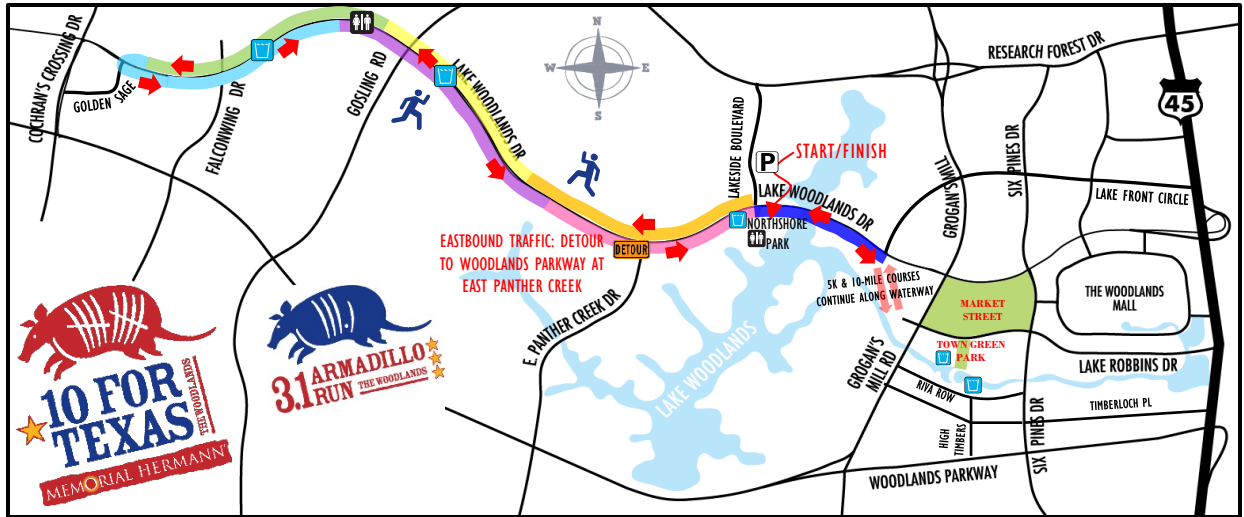

LANE CLOSURE INFORMATION

15th Annual Memorial Hermann 10 for Texas

Avoid Delays, Use Alternate Routes

Saturday, October 10, 2020 ★ Northshore Park

Featuring a certified 10-mile course, 4th Annual **3.1 Armadillo Run** 5K and the 13th Annual **One 4 Texas Kids' Fun Run** with a Texas-sized Post-Race Party now at Northshore Park!

Produced by

THE WOODLANDS
T O W N S H I P

ESTIMATED LANE OPENING TIMES

| | | | |
|---|-----------|---|------------|
|  | 8:15 a.m. |  | 9:15 a.m. |
|  | 8:30 a.m. |  | 9:30 a.m. |
|  | 8:45 a.m. |  | 10:30 a.m. |
|  | 9 a.m. | | |

The above areas along the race route will be closed to vehicular traffic beginning at 6 a.m. With the exception of Windward Cove residents, please be advised eastbound traffic traveling along Lake Woodlands will be detoured at East Panther Creek to Woodlands Parkway.

**FOR RACE DAY TRAFFIC INFORMATION, CONTACT
THE WOODLANDS TOWNSHIP:
281-210-2099 • races@thewoodlandstownship-tx.gov**