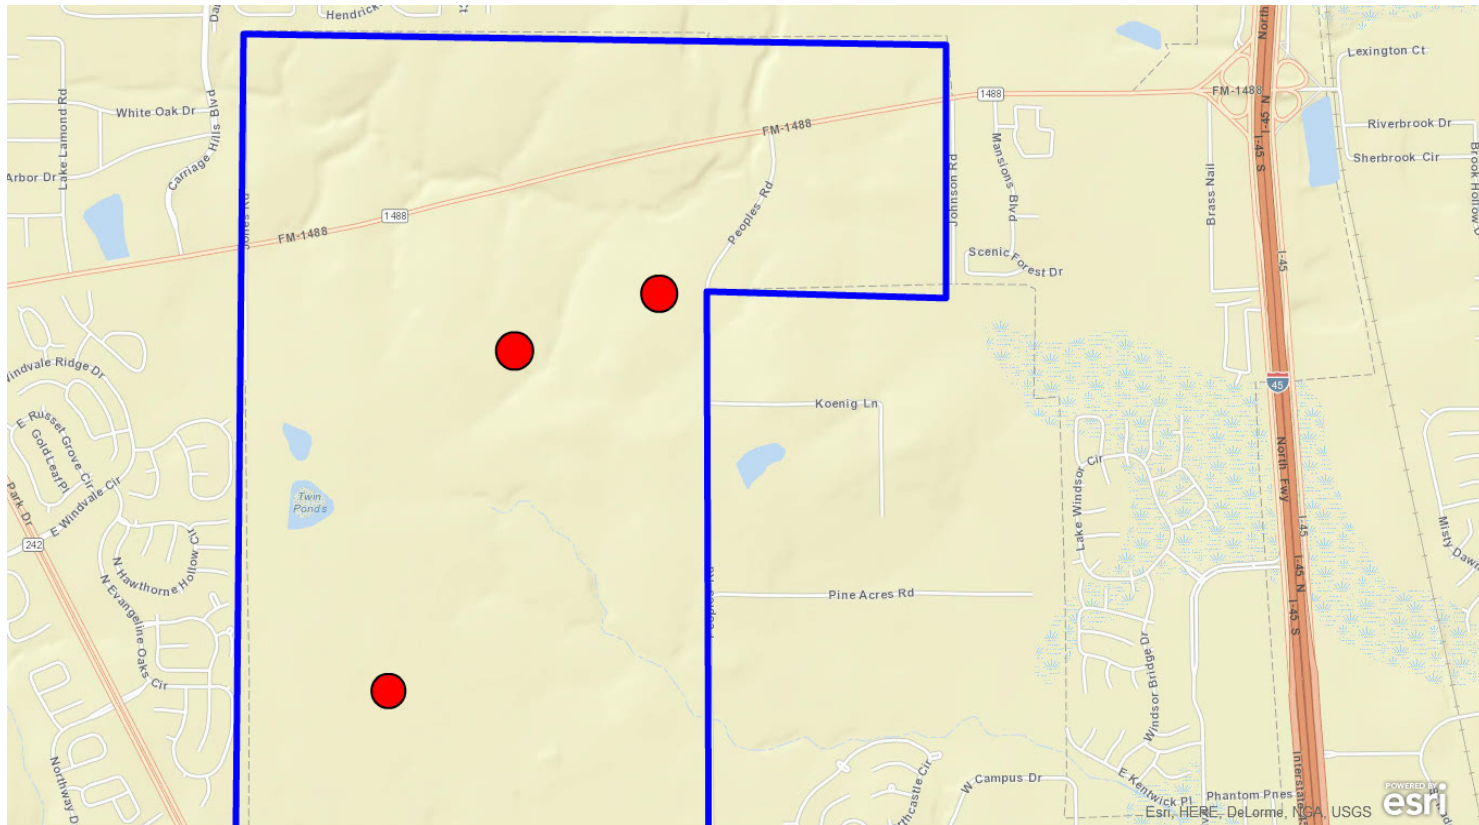

Property Boundary Map

Comments*: General location map of proposed prescribed burning areas on W.G. Jones State Forest Feb 3-5 STREET MAP

*Comments above are those of the map author alone and do not necessarily reflect or represent the views, policies or positions of the Texas A&M Forest Service.